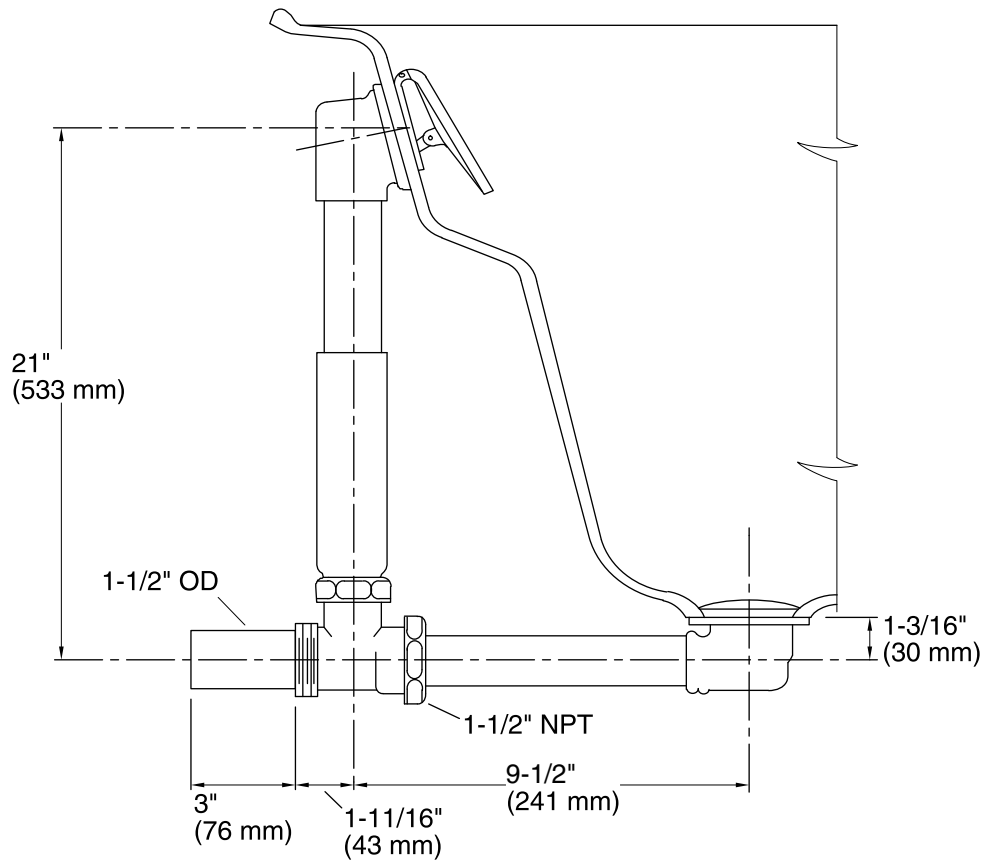

Features

- 17-gauge brass construction.
- Brass tailpipe.
- 1-1/2" NPT connection.
- Supports both above- and through-the-floor installations.
- For use with most Tea-for-Two® 66" x 36" whirlpools with spa/massage enhanced package.

Color	Code	Description
	CP	Polished Chrome
	SN	Vibrant® Polished Nickel
	BN	Vibrant® Brushed Nickel
	BV	Vibrant® Brushed Bronze
	2BZ	Oil-Rubbed Bronze
	TT	Titanium

Technical Information

All product dimensions are nominal.