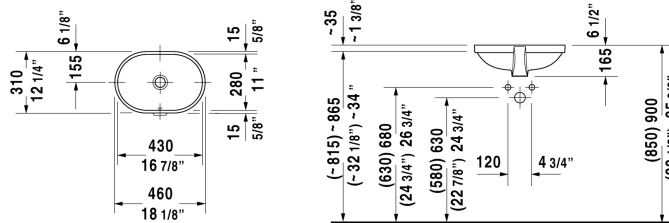

Bathroom_Foster Vanity basin ⚙️ # 0336430000

< 16 7/8" Inch >

Vanity basin	Dimension	Weight	Order number
undermount basin, with overflow, without faucet deck, hardware included, cUPC listed, 16 7/8" Inch			
Colors			
00 White			
Variant			
	16 7/8" x 11" Inch	15 lb	0336430000
Infobox			
Measurements of undercounter models represent interior measurements			
Sanitary ceramics with the special WonderGliss surface finish will remain clean and attractive-looking for a long time to come. When ordering WonderGliss please add a "1" as eleventh digit to the model number.			
Hardware for stone countertops, (with the exception of # 046651)		0.4 lb	005028

All drawings contain the necessary measurements which are subject to standard tolerances. They are stated in inch & mm and are non-binding. Exact measurements, in particular for customized installation scenarios, can only be taken from the finished ceramic piece.