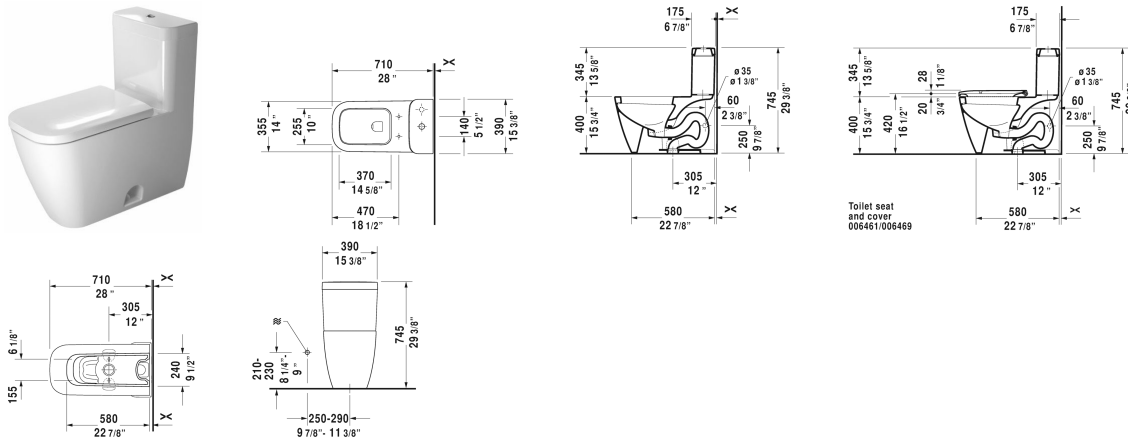

Happy D.2 One-Piece toilet # 212101..01

< 15 3/8" Inch >

One-Piece toilet	Dimension	Weight	Order number
syphonic, 12" rough-in, with dual flush piston valve, top flush, vertical outlet, cUPC listed, 1.32/0.92 gpf			
Colors			
00 White 20 HygieneGlaze (an antibacterial ceramic glaze that provides almost indefinite effectiveness)			
Variant			
♦	15 3/8" x 28" Inch	126 lb	212101..01
Sanitary ceramics with the special WonderGliss surface finish will remain clean and attractive-looking for a long time to come. When ordering WonderGliss please add a "1" as eleventh digit to the model number.			
Mounting set for One-Piece and Two-Piece toilets, outlet 3/8" - male thread, wall connection 1/2" - female thread, 1/2", North American version			
	15" Inch	1.1 lb	001431
Suitable products			
Toilet seat and cover hinges stainless steel, elongated, removable, without slow close,			006461
Toilet seat and cover hinges stainless steel, elongated, with slow close,			006469

All drawings contain the necessary measurements which are subject to standard tolerances. They are stated in inch & mm and are non-binding. Exact measurements, in particular for customized installation scenarios, can only be taken from the finished ceramic piece.