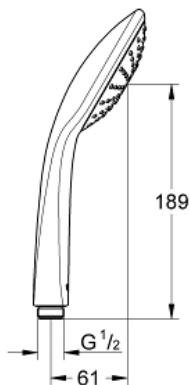

## Product Description: EUPHORIA 110 MONO

### Standard Specification:

- Rain spray pattern (1 spray-rain)
- GROHE EcoJoy 1.5 gpm (5.7 l/min) flow restrictor
- GROHE DreamSpray perfect spray pattern
- GROHE StarLight chrome finish
- SpeedClean anti-lime system
- Inner WaterGuide for a longer life
- Universal mounting system (fits all standard shower hoses)
- Suitable for instantaneous heater
- Min. recommended pressure: 15 psi (1.0 bar)
- Max Flow Rate: 2.0 gpm (7.6 l/min)