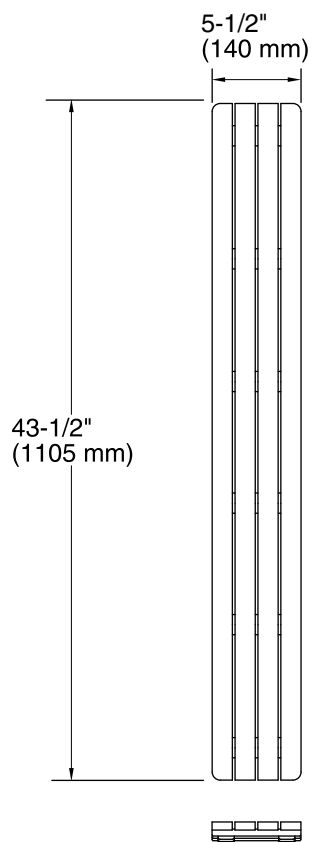

Groove®
Drain Cover
K-9336

Features

- High-grade teak wood.
- For use with the K-9925 or K-9998 Groove acrylic shower base.

Recommended Products/Accessories

K-9925 48" x 36" Shower Base

K-9998 48" x 48" Shower Base

Codes/Standards

None Applicable

KOHLER® One-Year Limited Warranty

See website for detailed warranty information.

Technical Information

All product dimensions are nominal.

Notes

Install this product according to the installation guide.