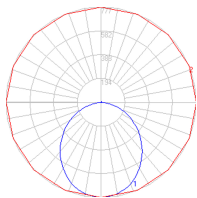

Dimensions

Packaging

1 Box

1 x 26" x 26" x -1/2" / 17.86 lbs - 66 cm x 66 cm x 62 cm / 8.1 kg

Light distribution

Direct/Indirect

Luminaire weight

5.73 lbs / 2.6 kg

Warranty

5 year limited warranty

Red = Max Cd. Through Vertical plane

Blue = Max Cd. Through Horizontal plane