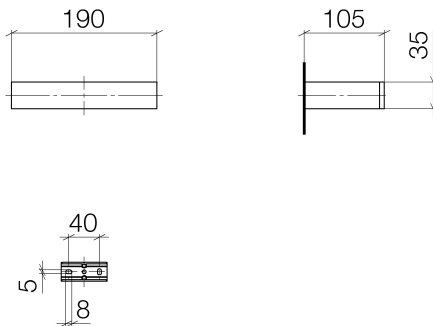

## Sink - MEM

Towel ring angular - polished chrome

Article number: 83 200 780-00

- Width 7-1/2"
- Height 1-3/8"
- 4-1/8" Projection

polished chrome

## Dimensional drawing

All dimensions in mm / inch = mm x 0,0394

Sink - MEM

Towel ring angular - polished chrome

Article number: 83 200 780-00