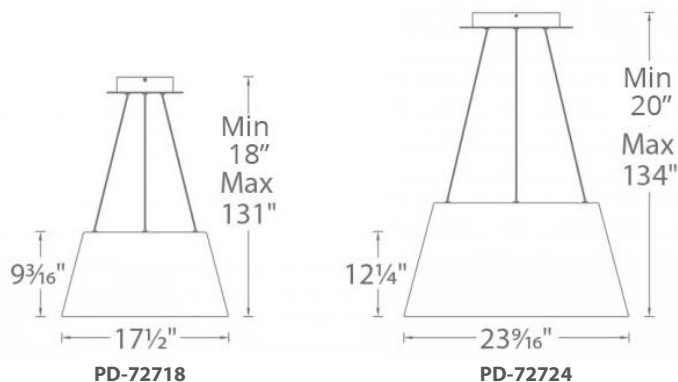

Fixture Type:

Catalog Number:

Project:

Location:

PRODUCT DESCRIPTION

A refreshing take on a traditional shape, the Vida pendant is crafted from the high-quality spun aluminum, now finished in elegant black or white in addition to brushed aluminum. Inside, a powerful integrated led array projects flawless light time and time again.

FEATURES

- Frosted acrylic diffuser conceals LEDs within the shade, preserving an open to the ceiling mystique
- Driver located inside canopy
- Features up & down light
- Cable suspension carrying low voltage may be field shortened
- Universal driver (120V-220V-277V) concealed within canopy

SPECIFICATIONS

- Color Temp:** 3000K
- CRI:** 80
- Dimming:** 100% - 5% ELV & 0-10V
- Rated Life:** 83,000 hrs
- Input:** 120V - 277V
- Construction:** Aluminum with acrylic diffuser
- Finish:** White, Black, Brushed Aluminum
- Standards:** ETL & cETL listed, Damp listed

ORDER NUMBER

Model	Wattage	Voltage	LED Lumens	Delivered Lumens	Finish
PD-72718	18"	33W	2450	1755	WT White
PD-72724	24"	43W	3235	2385	BK Black
					AL Brushed Aluminum

Example: **PD-72724-BK**

dweLED.com
Phone (800) 526.2588
Fax (800) 526.2585