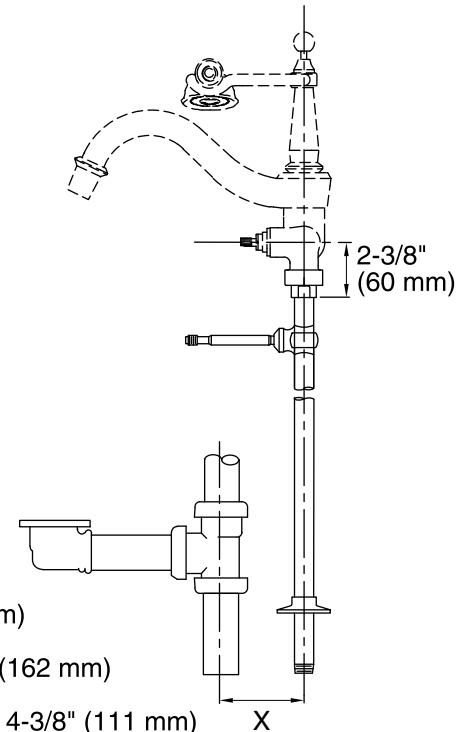

### Features

- 26" (660 mm) high floor-mount.
- One pair includes escutcheons and cross connection.
- For use with K-100 Birthday Bath®.

Bath drain to faucet = X  
K-100, X = 5-7/8" (149 mm)

K-700, K-702, X = 6-3/8" (162 mm)

K-710, K-711, K-712, X = 4-3/8" (111 mm)

### Technical Information

All product dimensions are nominal.