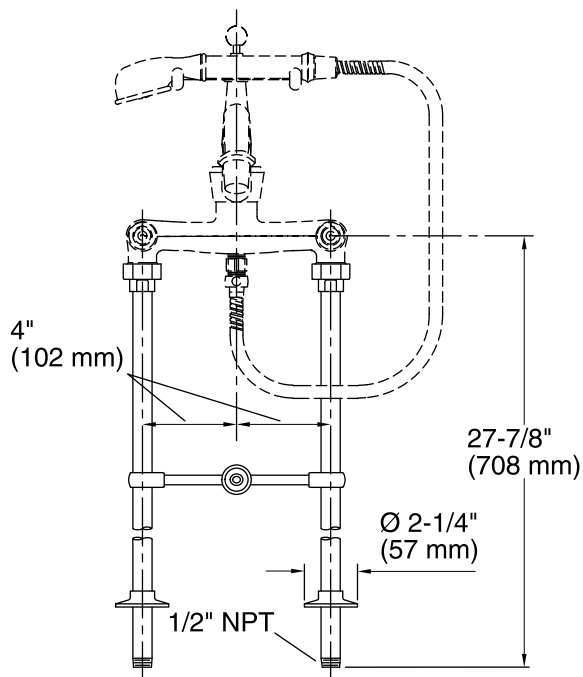

### Features

- 26" (660 mm) high floor-mount.
- One pair includes escutcheons and cross connection.
- For use with K-100 Birthday Bath®.

Bath drain to faucet = X  
K-100, X = 5-7/8" (149 mm)

K-700, K-702, X = 6-3/8" (162 mm)

K-710, K-711, K-712, X = 4-3/8" (111 mm)

### Technical Information

All product dimensions are nominal.