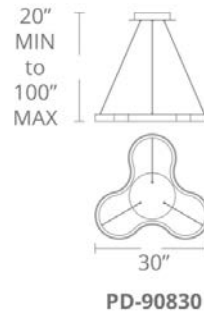

PRODUCT DESCRIPTION

Like an abstract cloud floating overhead, Nimbus brings playful sophistication and artistic elegance into your space. Extruded aluminum gives this design its ultra smooth curves, while light travels around the outside in a seamless strip of even, glare-free illumination. With a sleek titanium finish and subtly seductive shape, Nimbus will make you long for cloudy skies every day

FEATURES

- Silica gel diffusers
- Thin, powered aircraft cables provide an ultra-clean look and are easy to adjust for customized suspension height
- Transformer within canopy
- Dimmer: ELV
- CRI: 90
- 3000K Color Temperature
- Rated Life: 36,000 hours
- Minimum Suspension: 20, Maximum Suspension: 100

SPECIFICATIONS

Construction: Aluminum

Light Source: High output LED

Finish: Titanium

Standards: ETL & cETL listed

ORDER NUMBER

Model	Wattage	Voltage	LED Lumens	Delivered Lumens	Finish	
PD-90830	30"	29W	120V	1974	1234	TT Titanium
PD-90858	58"	37W		2567	1604	

Example: PD-90830-TT

modernforms.com
Phone (866) 810.6615
Fax (800) 526.2585

Headquarters/Eastern Distribution Center
44 Harbor Park Drive
Port Washington, NY 11050

Central Distribution Center
1600 Distribution Ct
Lithia Springs, GA 30122

Western Distribution Center
1750 Archibald Avenue
Ontario, CA 91760