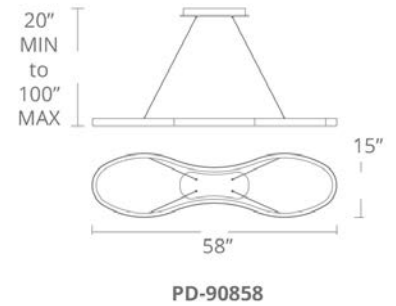

Fixture Type: _____

Catalog Number: _____

Project: _____

Location: _____

PRODUCT DESCRIPTION

Like an abstract cloud floating overhead, Nimbus brings playful sophistication and artistic elegance into your space. Extruded aluminum gives this design its ultra smooth curves, while light travels around the outside in a seamless strip of even, glare-free illumination. With a sleek titanium finish and subtly seductive shape, Nimbus will make you long for cloudy skies every day

FEATURES

- Silica gel diffusers
- Thin, powered aircraft cables provide an ultra-clean look and are easy to adjust for customized suspension height
- Transformer within canopy
- Dimmer: ELV
- CRI: 90
- 3000K Color Temperature
- Rated Life: 36,000 hours
- Minimum Suspension: 20, Maximum Suspension: 100

SPECIFICATIONS

Construction: Aluminum

Light Source: High output LED

Finish: Titanium

Standards: ETL & cETL listed

ORDER NUMBER

Model	Wattage	Voltage	LED Lumens	Delivered Lumens	Finish	
PD-90830	30"	29W	120V	1974	1234	TT Titanium
PD-90858	58"	37W		2567	1604	