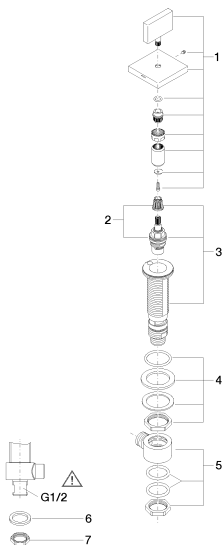

Sink - MEM

Deck valve clockwise-closing cold - polished chrome

Article number: 20 000 782-00

- 1-1/4" hole diameter
- Flange 2-3/8" x 2-3/8"
- (ADA)

polished chrome

Dimensional drawing

All dimensions in mm / inch = mm x 0,0394

Sink - MEM

Deck valve clockwise-closing cold - polished chrome

Article number: 20 000 782-00

Flow rate chart

Sink - MEM

Deck valve clockwise-closing cold - polished chrome

Article number: 20 000 782-00

Other surface finishes

Spare parts list

Number	Item Number	Designation	Number of units
1	90 20 78 002 04-00	Handle - polished chrome	1
2	90 90 03 133 00 90	Ceramic cartridge clockwise-closing -	1
3	04 17 11 045 33 90	Deck valve -	1
4	04 23 10 032 78 90	Mounting bracket -	1
5	04 17 11 023 10 90	Wall connection -	1
6	09 30 11 059 90	Washer -	1
7	09 23 10 012 90	Mounting bracket -	1