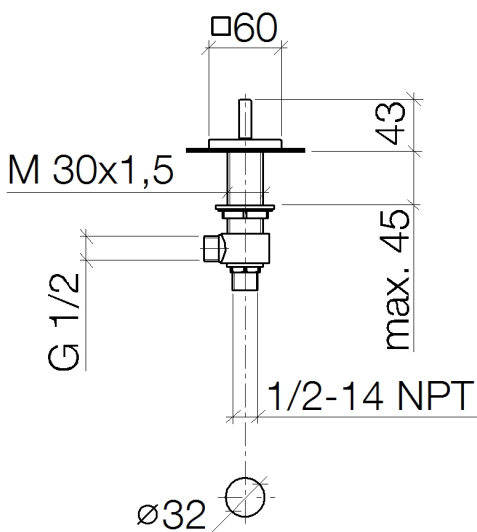

Sink - MEM

Deck valve clockwise-closing cold - polished chrome

Article number: 20 000 782-00

- 1-1/4" hole diameter
- Flange 2-3/8" x 2-3/8"
- (ADA)

polished chrome

Dimensional drawing

All dimensions in mm / inch = mm x 0,0394

Sink - MEM

Deck valve clockwise-closing cold - polished chrome

Article number: 20 000 782-00

Flow rate chart

Sink - MEM

Deck valve clockwise-closing cold - polished chrome

Article number: 20 000 782-00

Other surface finishes

Spare parts list

Number	Item Number	Designation	Number of units
1	90 20 78 002 04-00	Handle - polished chrome	1
2	90 90 03 133 00 90	Ceramic cartridge clockwise-closing -	1
3	04 17 11 045 33 90	Deck valve -	1
4	04 23 10 032 78 90	Mounting bracket -	1
5	04 17 11 023 10 90	Wall connection -	1
6	09 30 11 059 90	Washer -	1
7	09 23 10 012 90	Mounting bracket -	1