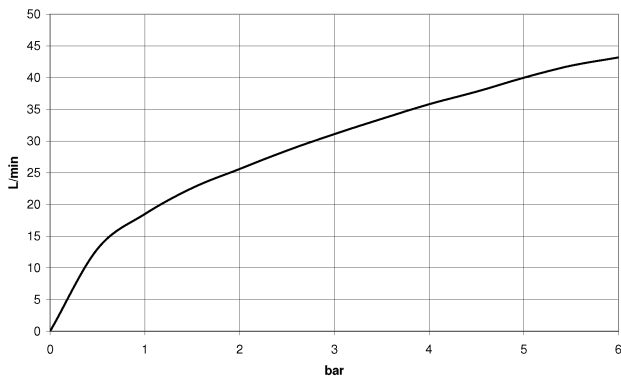

Sink - MEM

Deck valve clockwise-closing cold - polished chrome

Article number: 20 000 782-00

- 1-1/4" hole diameter
- Flange 2-3/8" x 2-3/8"
- (ADA)

polished chrome

Dimensional drawing

All dimensions in mm / inch = mm x 0,0394

Sink - MEM

Deck valve clockwise-closing cold - polished chrome

Article number: 20 000 782-00

Flow rate chart

Sink - MEM

Deck valve clockwise-closing cold - polished chrome

Article number: 20 000 782-00

Other surface finishes