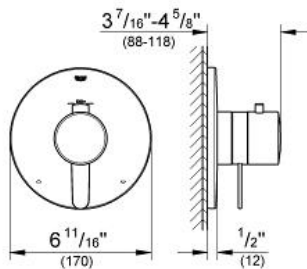

Pure Freude
an Wasser

ADA

C

Product Description:

EUROPLUS

Dual Function Thermostatic Trim with Control Module

Standard Specification:

- For shower/tubs with non-diverter tub spout or for 2 shower outlet applications
- Integrated volume control
- 2-way diverter function
- 1 axis operation
- Requires GrohFlex universal rough-in box (35 026 000) (sold separately)
- **GROHE SilkMove**
- ASME/ANSI A112.18.1M
- CSA Standard B125.1-05
- **GROHE StarLight** chrome finish