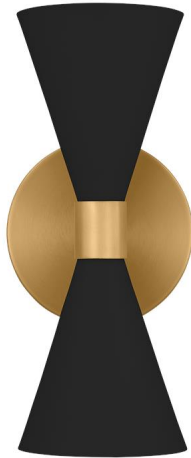

GENERATION LIGHTING

AEW1032MBK: Large Sconce

Dimensions:

Width: 5" **Extends:** 6 1/2"
Height: 13 1/8" **Wire:** 8" (color/Black/White)
Weight: 2.65 lbs. **Mounting Proc.:** Set Screw(s)
Connection: Mounted To Box

Bulbs:

2 - Candelabra Torpedo 60w Max. 120v - Not included

Features:

- Easily converts to LED with optional replacement lamps
- Meets Title 24 energy efficiency standards
- Title 24 compliant if used with Joint Appendix (JA8) approved light bulbs listed in the California Energy Commission Appliance database.

Material List:

1 Body - Steel - Burnished Brass

Safety Listing:

Safety Listed for Damp Locations

Collection: Albertine

UPC #: 014817625837

Finish: Midnight Black (MBK)

Shade / Glass / Diffuser Details:

Part	Material	Finish	Quantity	Item Number	Length	Width	Height	Diameter	Fitter Diameter	Shade Top Length	Shade Top Width	Shade Top Diameter
Shade	Steel	Midnight Black	2				6	5				1 1/2

Backplate / Canopy Details: