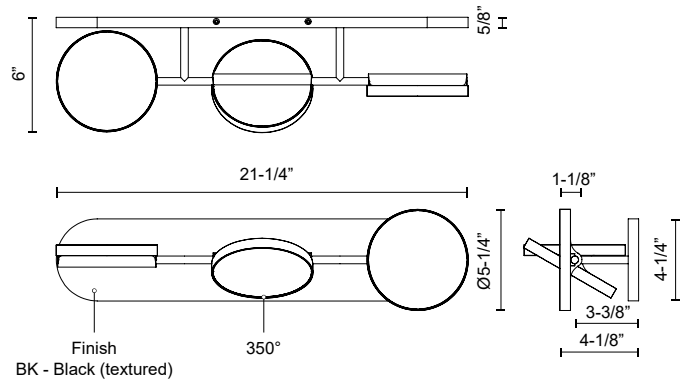

**NOVEL  
VL72221  
VANITY**

PROJECT

**DESCRIPTION**

Pure geometry of the disks of illumination balancing on clean, thin lined structure is poetry in motion. Each disk of illumination can turn and twist to fit the needs and style of your space. The Novel Collection fits a large range of style and function with minimal elements.

**SPECIFICATION DETAILS**

\* For custom options, consult factory for details.

<b>Fixture Dimensions</b>	L21-1/4" x H5-1/4" x E6"
<b>Light Source</b>	LED with DC Driver
<b>Wattage</b>	25W
<b>Total Lumens</b>	1955lm
<b>Delivered Lumens</b>	BK-1060lm*
<b>Voltage</b>	120V
<b>Color Temperature</b>	3000K
<b>CRI (Ra)</b>	90CRI
<b>Optional Color Temps</b>	2700K - 5000K Available, Minimum Order Quantities Apply
<b>LED Rated Life</b>	50,000 hours
<b>Dimming</b>	100% - 10%, TRIAC or ELV Dimmer (Not Included)
<b>Diffuser Details</b>	Acrylic Light Guide
<b>Location</b>	Damp
<b>Warranty</b>	5 Years
<b>Mounting Style</b>	All Orientation; Wall;
<b>CEC Title 24 JA8</b>	Yes, JA8-19
<b>Energy Star Certified</b>	Energy Star Compliant
<b>Canopy Dimensions</b>	L21-1/4" x H4-1/4" x E5/8"
<b>Finish Option(s)</b>	Black