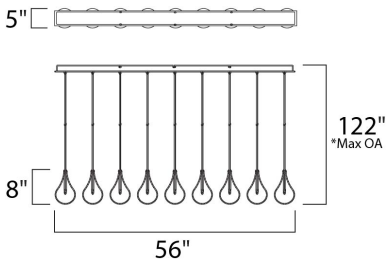

**PRODUCT DESCRIPTION**

A simple idea gracefully executed in the Larmes collection. Row upon row of Clear oversized teardrops, mounted onto an extended Polished Chrome lamp holder that supports xenon lamps, sets the stage. Individually adjustable drops for custom stagger effects allow for dramatic impact. An added benefit of each drop being aircraft cable-suspended, is the ability to adjust the overall height of the piece to fit the space. The final result is stark and stunning.

\*max overall height

**MEASUREMENTS**

- DIMENSION : 56." L x 5." W x 8." H
- MAX OAH : 122." OAH x 18." OAH
- CANOPY : 1.25" W x 1.38" H x 55.04" L
- HANGING WEIGHT : 11.22 lb

**LAMPING**

- LUMENS : 2,880 Rated (0 Del.)
- BULB : 9 x 20W (INCLUDED), 180W Total
- DIMMABLE : Dimmable
- COLOR\_TEMP : 2900K