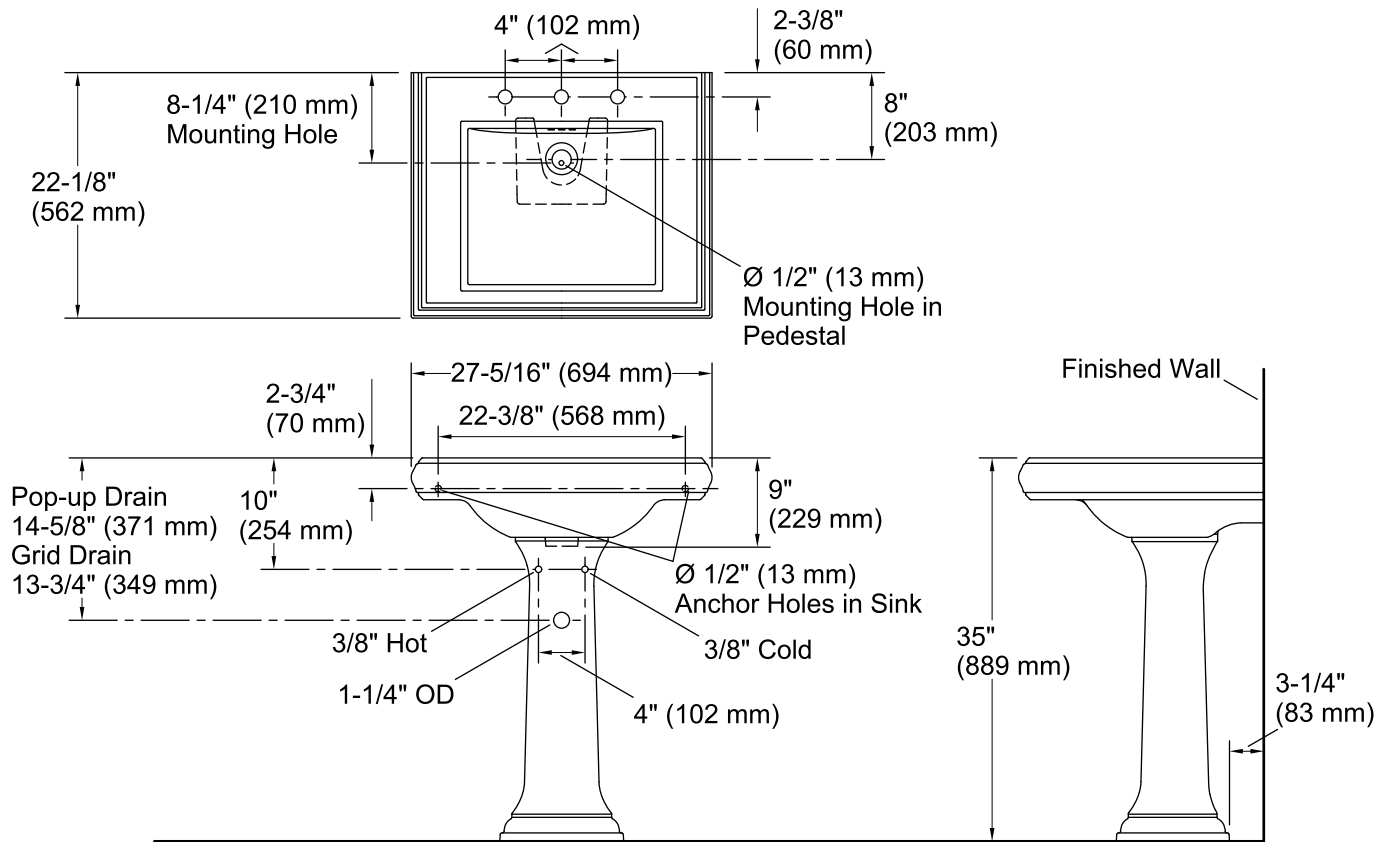

Memoirs® Classic
Pedestal Bathroom Sink
K-2258-8

Features

- 8-inch center faucet holes.
- Refined rectangular basin.
- Overflow drain.
- Combination consists of the K-2259-8 basin and the K-2267 pedestal.
- Coordinates with other products in the Memoirs collection.

Material

- Fireclay

Installation

- Pedestal

Recommended Products/Accessories

- K-7605-P Angle Supply with Stop (pair)
- K-8998 P-Trap

Optional Products/Accessories

- 1041816 Hardware kit, Hollow Wall

Included Components

Product consists of:

- K-2259-4 Pedestal/Console Table Bathroom Sink
- K-2267 Bathroom Sink Pedestal

Additional Components:

- Accessory pack
- rubber pads

Codes/Standards

ASME A112.19.2/CSA B45.1

Technical Information

All product dimensions are nominal.

Bowl configuration:	Single
Installation:	Pedestal
Bowl area (Only):	Length: 18" (457 mm) Width: 15" (381 mm) Water depth: 5-1/4" (133 mm)
Number of deck holes:	3
Faucet hole spacing:	8" (203 mm)
Faucet hole(s):	1-1/4" (32 mm)
Drain hole:	1-3/4" (44 mm)