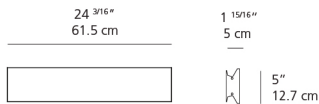

Delivered lumens	918lm
Light output ratio	43.8lm/W
Power consumption	20.9W
Led type	18W Array*
CCT (Correlated Color Temperature)	3000K
CRI (Color Rendering Index)	>90
Life expectancy	50000Hrs
Control type	Dimmable 2-Wire**
Input Voltage	120-277V
Driver	HATCH - 1 x XTC32-0700P-UNV-I

**Reverse or forward phase (120v only)

Colors & Finishes

■ Anthracite grey

Materials

- Body in extruded aluminum
- End caps in aluminum

Features & Accessories

- Extrusion covers junction box dimension

Dimensions

Packaging

1 Box

1 x 28-5/16" x 8-1/16" x 5-1/16" / 7.21 lbs - 71.76 cm x 20.32 cm x 12.7 cm / 3.27 kg

Light distribution

Direct

Luminaire weight

5.82 lbs / 2.64 kg

Warranty