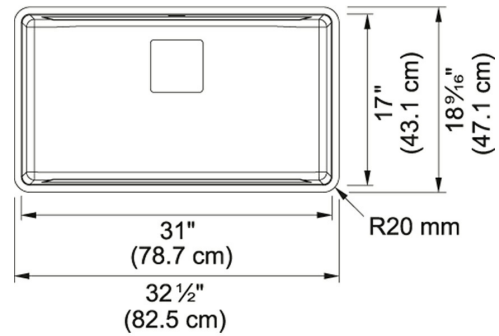

KITCHEN SINK

PTX110-31-CA Stainless Steel | 122.0507.425

FAMILY : Sinks | SERIES : Pescara | FINISH : Stainless Steel | MODEL : PTX110-31-CA | INSTALLATION TYPE : Undermount

Pescara sinks are equipped with a level of functionality and performance that maximizes usability for the home chef or kitchen connoisseur. Crafted from 18-gauge stainless steel with smooth corners, this sink is low maintenance and easier to clean.

FEATURES

- **Integrated Ledge System:** Shelf grid sits conveniently on the integrated ledge system, creating an elevated workspace. Perfect for expanding your workspace when you prep, rinse, and clean.
- **Concealed Drain:** The removable drain cover conceals the drain for a seamless bowl surface while providing a flat bottom that helps prevent glassware from tipping over.
- **Commercial Grade Stainless Steel:** Made of 18 gauge T304 stainless steel, highly resilient to corrosion and stains, and extremely durable to handle the everyday tasks in the busiest of kitchens.
- **Installation:** Sink is installed as an undermount with a 3mm reveal.

TECHNICAL DATA

Cut-Out Template	Yes
Integral Ledge	Yes
Length overall	18 1/2"
Cabinet Size	36"
Width overall	32 1/2"
Number of Bowls	1
Type of Material	18 Gauge Stainless Steel
Faucet Hole	None
Waste Outlet Diameter	3 1/2"
Waste Kit Included	Yes
Depth of large bowl	9 1/2"
Length of large bowl	31"
Width of large bowl	17"
Model Name	PTX110-31-CA