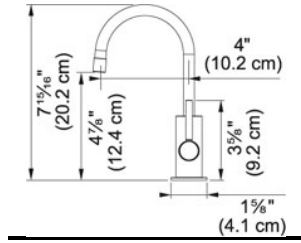

## TECHNICAL DATA

|                       |                          |
|-----------------------|--------------------------|
| Cut-Out Template      | Yes                      |
| Integral Ledge        | Yes                      |
| Length overall        | 18 1/2"                  |
| Cabinet Size          | 36"                      |
| Width overall         | 32 1/2"                  |
| Number of Bowls       | 1                        |
| Type of Material      | 18 Gauge Stainless Steel |
| Faucet Hole           | None                     |
| Waste Outlet Diameter | 3 1/2"                   |
| Waste Kit Included    | Yes                      |
| Depth of large bowl   | 9 1/2"                   |
| Length of large bowl  | 31"                      |
| Width of large bowl   | 17"                      |
| Model Name            | PTX110-31-CA             |

## RECOMMENDED

---

115.0395.995

115.0539.024

120.0525.563

115.0469.766

112.0625.484

133.0204.098