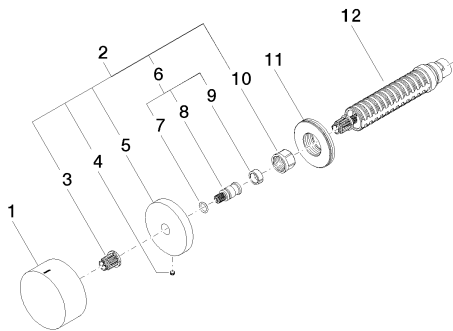

Shower - Deque

Volume Control counter-clockwise closing hot - platinum matte

Article number: 36 311 741-06

Spare parts list

Number	Item Number	Designation	Number of units
1	09 20 74 006-06	Handle - platinum matte	1
2	04 27 74 002 00-06	Escutcheon - platinum matte	1
3	09 12 12 002 90	Upper part white -	1
4	09 31 11 055 90	Mounting bracket -	1
5	09 27 74 002-06	Escutcheon - platinum matte	1
6	04 29 06 020 00-06	spindle	1
7	09 14 10 060 90	Washer -	1
8	09 29 06 020-06	spindle	1
9	09 14 15 020 90	Ring -	1
10	09 23 30 023 90	Mounting bracket -	1
11	09 30 01 107 90	Wall connection -	1
12	90 90 03 142 00 90	Ceramic cartridge counter-clockwise closing -	1