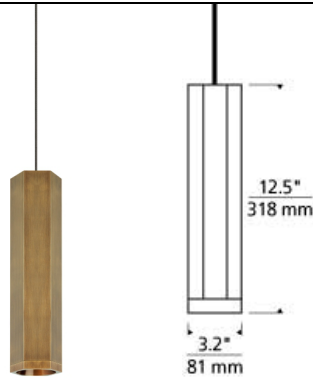

Blok Small Pendant

LED T20

DESCRIPTION

The Blok pendant light from Tech Lighting takes the classic contemporary metal cylinder and gives it a fresh new Art Deco inspired upgrade. Each hexagonal shade is offered in five on-trend metallic and painted finishes including Aged Brass, Antique Bronze, Matte Black, Matte White and Satin Nickel. Both the 12.5in and 22.5in sizes are compatible with Tech Lighting's Monorail and FreeJack Canopy systems for incredible installation flexibility and offer the choice of LED or Halogen lamping options designed to provide a punch of task light on surfaces below by way of a removable lower diffuser lens accessory that translates the six-sided hexagonal shade into a sleek circular light aperture. Rated for (1) 50 watt max bi-pin lamp/Dimmable with low-voltage electronic magnetic dimmer. (based on the transformer)(Lamp Not Included). LED includes 12 volt 8 watt, 435 delivered lumens, 3000K, replaceable SORRA LED MR16 Ships with six feet of field-cutttable cable. Dimmable with low-voltage electronic or magnetic dimmer (based on the transformer).

INSTALLATION

Socket terminates with FreeJack male connector, which may be installed into a system connector. Elements ordered with a system prefix include a connector for that system. For use on T~TRAK, order FreeJack version and T~TRAK FreeJack Connector (sold separately).

WEIGHT

1.8-1.8lb / 0.82-0.82kg ±

ORDERING INFORMATION

700	SYSTEM	BLK	SHAPE OR SIZE	FINISH	LAMP
FJ	FREEJACK		S	RR AGED BRASS/AGED BRASS	NO LAMP
MP	MONOPOINT			ZZ ANTIQUE BRONZE/ANTIQU BRONZE	-LED930 12 VOLT LED 90 CRI 3000K
MO	MONORAIL			BS MATTE BLACK/SATIN NICKEL	
MO2	TWO-CIRCUIT MONORAIL			WSMATTE WHITE/SATIN NICKEL	
				SS SATIN NICKEL/SATIN NICKEL	

Note: Note: MP includes 4" Round Flush Canopy.

Note: Aged Brass finish includes Satin Nickel system hardware.

700 ____ BLK ____

FIXTURE TYPE: _____

JOB NAME: _____

NOTES: _____
