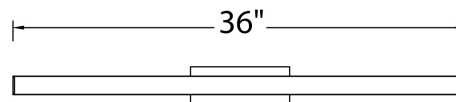

Fixture Type: _____

Catalog Number: _____

Project: _____

Location: _____

Brink Bathroom Sconce

Model & Size	Color Temp & CRI	Watt	LED Lumens	Delivered Lumens	Finish
WS-77636 36"	2700K 90	30W	2365	1985	AL Brushed Aluminum
	3000K 90	30W	2445	2095	BK Brushed Black
	3500K 90	30W	2561	2180	BR Brushed Brass

Example: **WS-77636-27-AL**

DESCRIPTION

A beautiful bar of pure LED light radiates through the co-extruded acrylic diffuser for brighter illumination, and an adjustable back plate adds versatility to this design's many attributes. It's a clean modern sconce anywhere you mount it.

FEATURES

- Conversion plate for 4" J box included
- Adjustable backplate
- Driver installed within the Junction Box, driver dimension: 2.76" x 1.26" x 1.18"
- 5 year warranty

SPECIFICATIONS

Color Temp:	3500K, 3000K, 2700K
Input:	120-277 VAC, 50/60Hz
CRI:	90
Dimming:	ELV: 100 - 5%
Rated Life:	85000 Hours
Mounting:	Can be mounted on wall in all orientations
Standards:	ETL, cETL, Energy Star 2.0 Damp Location Listed
Construction:	Aluminum hardware with co-extruded acrylic diffuser

FINISHES

LINE DRAWING

WS-77636