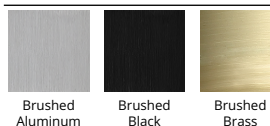

FINISHES

LINE DRAWING