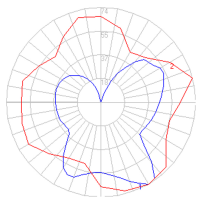

### Dimensions

### Packaging

2 Boxes

1 x 11-1/2" x 9-9/16" x 8-3/8" / 2.87 lbs - 29 cm x 24 cm x 21 cm / 1.3 kg

1 x 10-5/16" x 10-5/16" x 11-1/2" / 3.97 lbs - 26 cm x 26 cm x 29 cm / 1.8 kg

### Light distribution

Diffused

Red = Max Cd. Through Vertical plane  
Blue = Max Cd. Through Horizontal plane