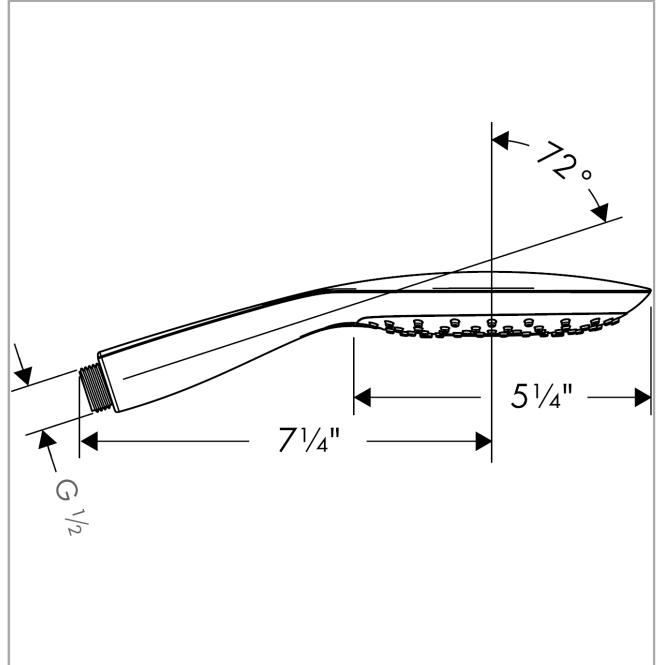

Raindance Select E
Handshower 150 3-Jet, 2.5 GPM
 Finishes : **chrome** Part no. : **26550001**

Description

Features

- Select button for comfortable alternation of spray modes
- 81 no-clog spray channels
- Spray modes: RainAir, Mix, CaresseAir
- Flow: 2.5 GPM (9.5 L/Min)
- Fully-finished matching spray face

Item details

List Price \$ 220.00

Technology

Compliance

Product image

Scale drawing

Raindance Select E
Handshower 150 3-Jet, 2.5 GPM
Finishes : **chrome** Part no. : **26550001**

Exploded drawing

Year of production: >01/14

Raindance Select E
Handshower 150 3-Jet, 2.5 GPM
 Finishes : **chrome** Part no. : **26550001**

Spare parts list

Year of production: >01/14

Pos.	Description	Part no.	Price	PU
1	filter packing	94246000	-	1