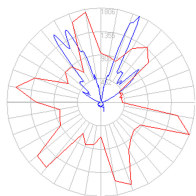

extended length
min. 19 3/4" - max. 216"
min. 50 cm - max. 548 cm

ø 30 11/16"
ø 78 cm

Packaging

1 Box

1 x 17-7/16" x 17-7/16" x 16-1/4" / 16.6 lbs - 44 cm x 44 cm x 41 cm / 7.53 kg

Light distribution

Indirect

Luminaire weight

13.45 lbs / 6.1 kg

Red = Max Cd. Through Vertical plane

Blue = Max Cd. Through Horizontal plane

Warranty

5 year limited warranty