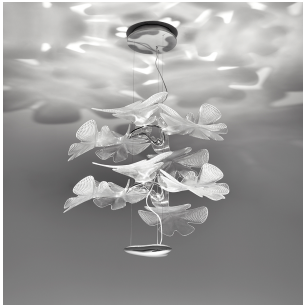

Chlorophilia 2 LED suspension extended length

SPECIFICATIONS

S1628118A01

Design By

Ross Lovegrove

Collection

Design

Specifications

Delivered lumens	2651lm
Light output ratio	64lm/W
Power consumption	41.6W
Led type	38W C.O.B.*
CCT (Correlated Color Temperature)	3000K
CRI (Color Rendering Index)	>93
Life expectancy	50000Hrs
Control type	Dimmable 2-Wire**
Input Voltage	120-277V
Driver	ADVANCE - 1 x XI050C100V054XPL1

**Reverse phase

Colors & Finishes

- Polished Aluminum (Lighting Unit)
- Transparent (Leaves)

Materials

- Structure in cast aluminum with polished finish
- LED holder body in cast aluminum with polished finish
- Phytomorphic elements in technopolymer with transparent finish

Features & Accessories

- Custom applications: Can be installed singly or in multiple composition for scenic effect
- Extended cable length

Dimensions

ø 9 13/16"
ø 25 cm

standard length
min. 19 11/16" - max. 78 3/4"
min. 50 cm - max. 200 cm