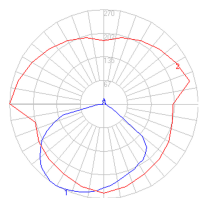

Features & Accessories

- Fully adjustable, articulated arm structure
- Tilttable and 360 degrees rotatable diffuser

Dimensions

Packaging

2 Boxes

1 x 10-1/8" x 8-3/16" x 34-1/8" / 4.01 lbs - 25.5 cm x 20.5 cm x 86.5 cm / 1.82 kg

1 x 5-3/16" x 5-3/16" x 3-5/8" / .44 lbs - 13 cm x 13 cm x 9 cm / .2 kg

Light distribution

Direct

Red = Max Cd. Through Vertical plane

Blue = Max Cd. Through Horizontal plane

Luminaire weight

1.85 lbs / .84 kg