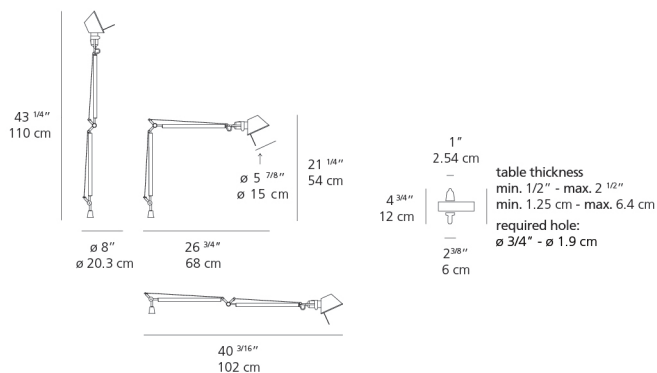

Lamp type	LED-T
Lamp	max 100W E26/A19
Lamp Included	No
Control type	On/Off (On Head)
Input Voltage	120V
Power consumption	N/A
Ballast	N/A

Colors & Finishes

Aluminum

Materials

- Arms and diffuser in aluminum
- Joints and tension control knobs in polished die-cast aluminum
- Tension cables in stainless steel
- Inset pivot in die-cast aluminum

Features & Accessories

- Fully adjustable, articulated arm structure
- Tilttable and 360 degrees rotatable diffuser

Dimensions

Packaging

2 Boxes

1 x 10-1/8" x 8-3/16" x 34-1/8" / 4.01 lbs - 25.5 cm x 20.5 cm x 86.5 cm / 1.82 kg

1 x 5-3/16" x 5-3/16" x 3-5/8" / .44 lbs - 13 cm x 13 cm x 9 cm / .2 kg

Light distribution

Direct

Red = Max Cd. Through Vertical plane

Blue = Max Cd. Through Horizontal plane

Luminaire weight

1.85 lbs / .84 kg