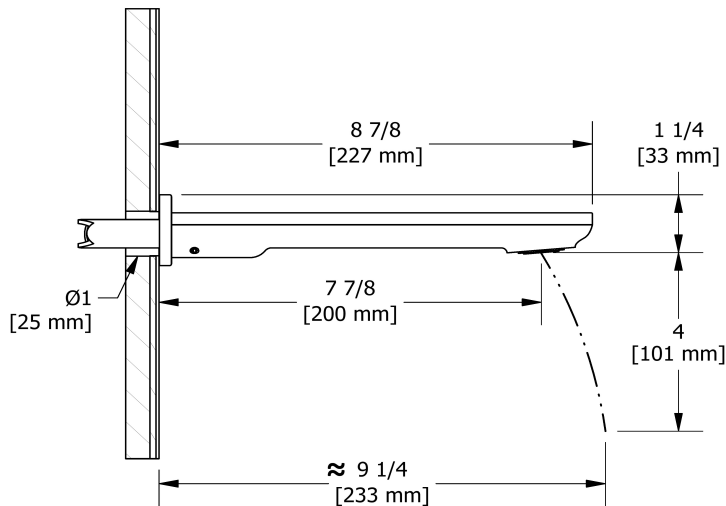

Sizes, models and finishes may differ from those presented.

Warranty

This **Riobel Inc.** product you have purchased carries a Limited Lifetime Warranty on the chrome, PVD finish, blacks and all working parts and is guaranteed from the initial purchase date against all manufacturing defects. All other finishes, including plastic components, are guaranteed for one year. All electric and/or electronic parts are covered by a 5-year limited warranty.

Customer Service

Ontario, West Canada : 888-287-5354 Quebec, Maritimes, United States : 866-473-8442

2020.11.05