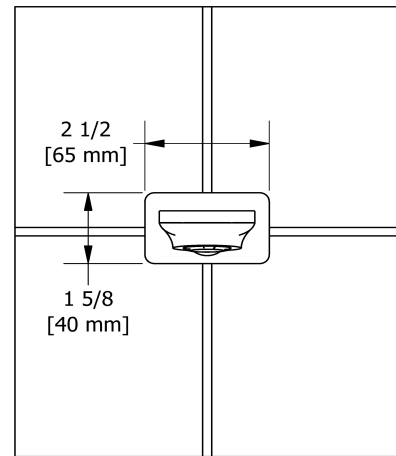

Sizes, models and finishes may differ from those presented.

Warranty

This **Riobel Inc.** product you have purchased carries a Limited Lifetime Warranty on the chrome, PVD finish, blacks and all working parts and is guaranteed from the initial purchase date against all manufacturing defects. All other finishes, including plastic components, are guaranteed for one year. All electric and/or electronic parts are covered by a 5-year limited warranty.

Customer Service

Ontario, West Canada : 888-287-5354 Quebec, Maritimes, United States : 866-473-8442

2020.11.05