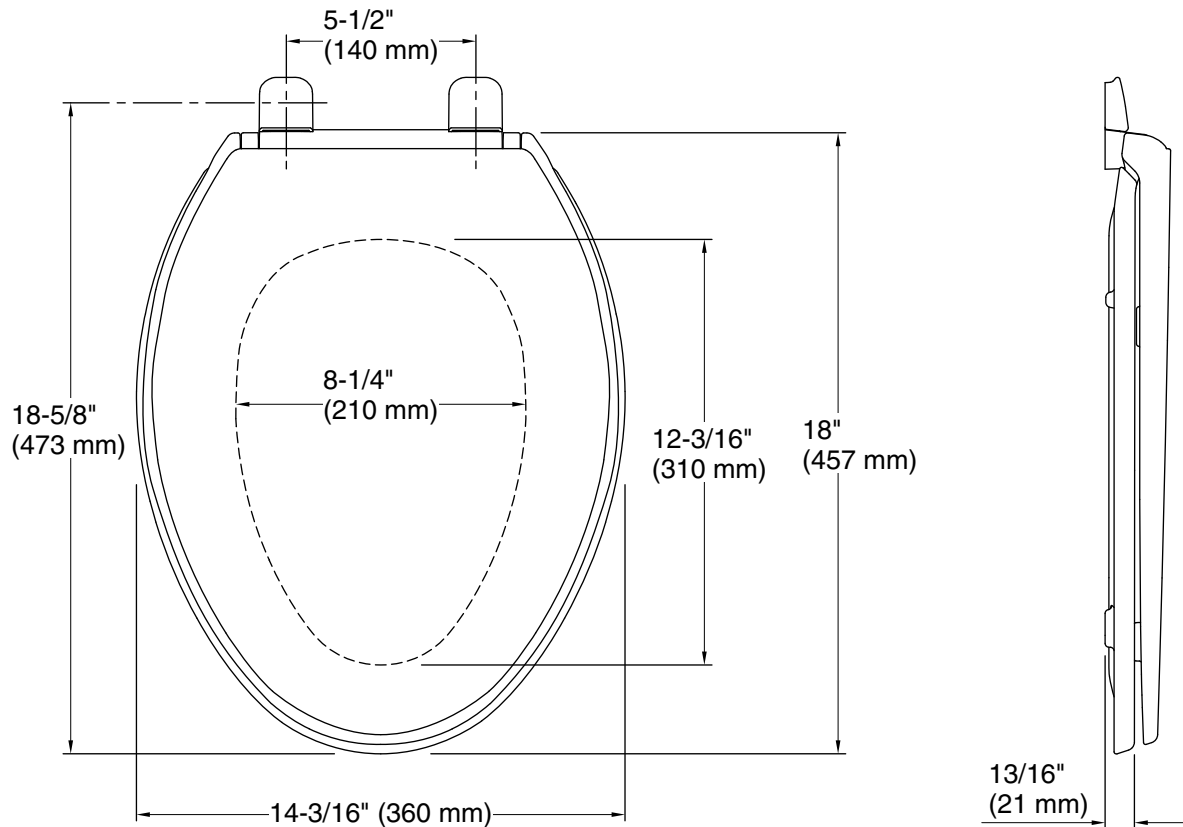

### Technical Information

All product dimensions are nominal.

Seat shape type: Elongated  
Seat front type: Closed-front  
Seat-mounting holes: 5-1/2" (140 mm)