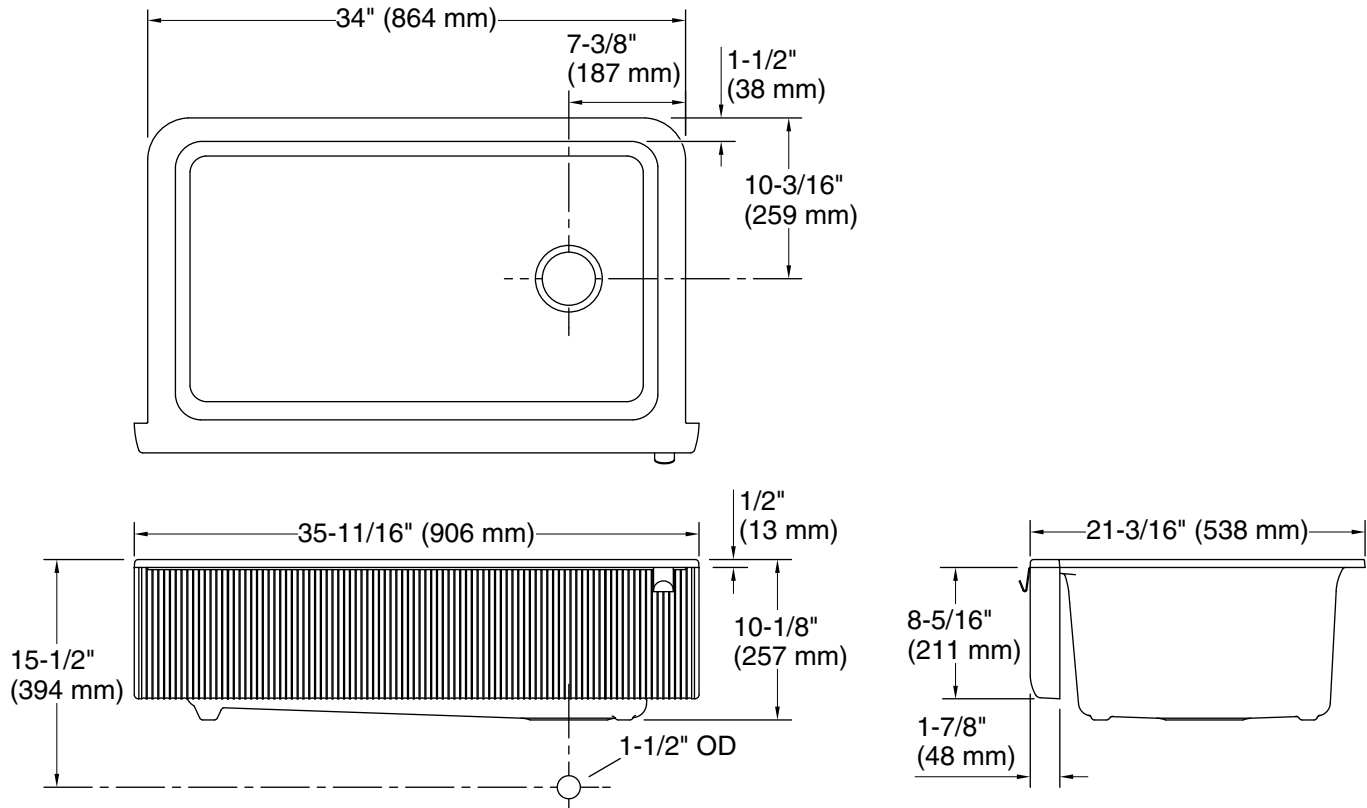

### Features

- Fits minimum 36" (914 mm) apron sink base cabinet
- 9-1/2" (241 mm) depth provides generous workspace
- Apron designed to fit in standard 36" apron-front cabinetry
- Textured fluted design
- Matte finish offers rich, dimensional color
- Offset drain increases workspace in the sink and storage space underneath
- Self-Trimming® apron overlaps cabinet face for easy installation and beautiful results

## Technical Information

All product dimensions are nominal.

Bowl configuration:	Single
Installation:	Undermount
Min. base cabinet width:	36" (914 mm)
Bowl area (Only):	Length: 28-5/8" (726 mm) Width: 15-1/2" (394 mm) Bowl depth: 9-1/2" (241 mm) Water depth: 9-1/2" (241 mm)
Drain hole:	3-7/8" (98 mm)
Template:	Apron-front, 1400299-7, required, included