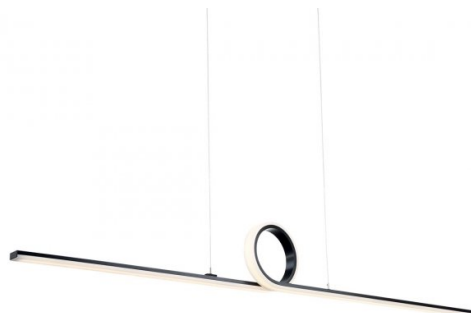

Fixture Type: _____

Catalog Number: _____

Project: _____

Location: _____

Loophole

52" Pendant 3000K

Model & Size	Color Temp & CRI	Finish	Watt	LED Lumens	Delivered Lumens	Title 24
PD-23852 52"	3000K 90	AL Brushed Aluminum	42W	4261	2733	Yes
	3000K 90	BK Black	42W	4261	2733	Yes

Example: **PD-23852-AL**

DESCRIPTION

Clever design details like weighted fasteners that keep the pendant level and coated suspension wires that deliver power take this luminaire to the next level, while the elegant center loop projects in 360-degrees for ambient and task light.

FEATURES

- Fasteners maintain tension to hold fixture level
- Thin powered cables provide an ultra-clean look
- Suspension height can be adjusted easily with quick release
- Mountable on a sloped wall
- Driver concealed within the canopy
- 5 year warranty

SPECIFICATIONS

Color Temp:	3000K
Input:	120-277 VAC, 50/60Hz
CRI:	90
Dimming:	ELV: 100 - 5%
Rated Life:	50000 Hours
Mounting:	Heavy gauge retention clips support trim firmly. Safety cabling standard.
Standards:	ETL, cETL, Title 24: 2016 Damp Location Listed
Construction:	Aluminum body with flexible composite diffuser