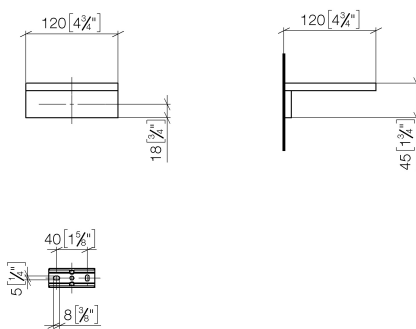

Sink - LULU

Soap dish wall-mounted - Brushed Durabronz

Article number: 83 410 780-28

- Width 4-3/4"
- Height 1-3/4"
- 4-3/4" Projection

Brushed Durabronz

Discontinued items available to order until 31.12.9999

Dimensional drawing

mm [inches]

All dimensions in mm / inch = mm x 0,0394

Sink - LULU

Soap dish wall-mounted - Brushed Durabrass

Article number: 83 410 780-28

Sink - LULU

Soap dish wall-mounted - Brushed Durabronz

Spare parts list

Number	Item Number	Designation	Number of units
1	08 17 78 601-28	dish	1
2	08 17 78 507-28	holder	1
3	04 31 11 112 00 90	pin	1
4	09 30 11 029 90	disc	2
5	09 30 30 069 90	screw	2
6	05 17 20 718 00 90	fixing set	1