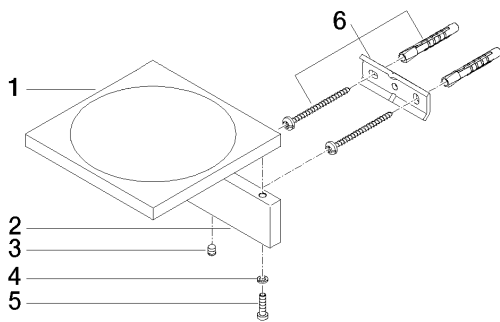

Dimensional drawing

mm [inches]

All dimensions in mm / inch = mm x 0,0394

Sink - LULU

Soap dish wall-mounted - Brushed Durabrass

Article number: 83 410 780-28

Sink - LULU

Soap dish wall-mounted - Brushed Durabronz

Spare parts list

Number	Item Number	Designation	Number of units
1	08 17 78 601-28	dish	1
2	08 17 78 507-28	holder	1
3	04 31 11 112 00 90	pin	1
4	09 30 11 029 90	disc	2
5	09 30 30 069 90	screw	2
6	05 17 20 718 00 90	fixing set	1