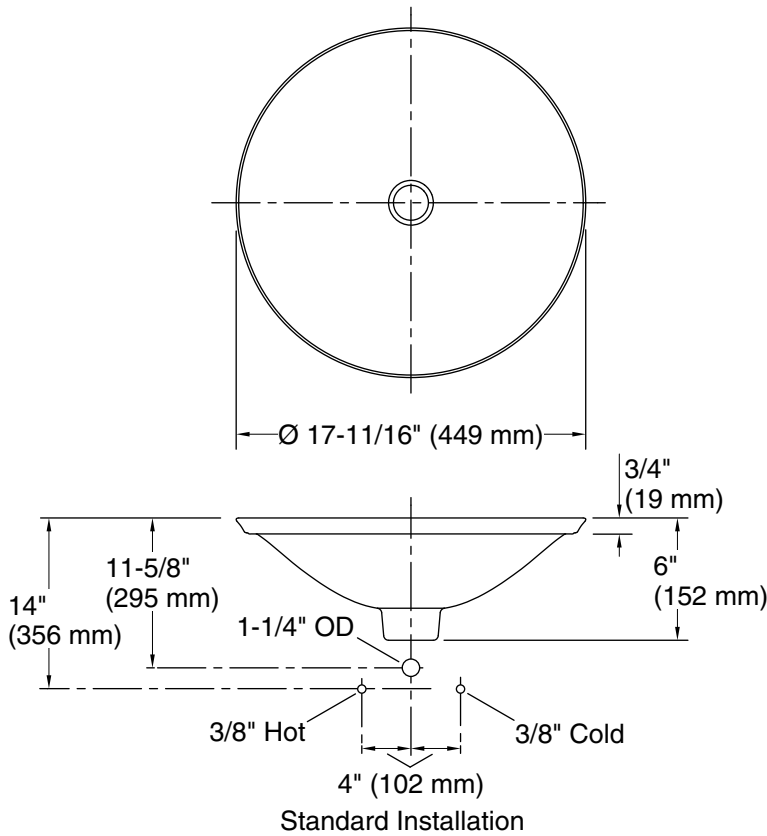

Sartorial™ Paisley Carillon®

Vessel bathroom sink

K-75748-FP2

Technical Information

All product dimensions are nominal.

Bowl configuration: Single

Installation: Drop-in, Vessel

Bowl area (Only): Bowl depth: 4" (102 mm)
Water depth: 4" (102 mm)