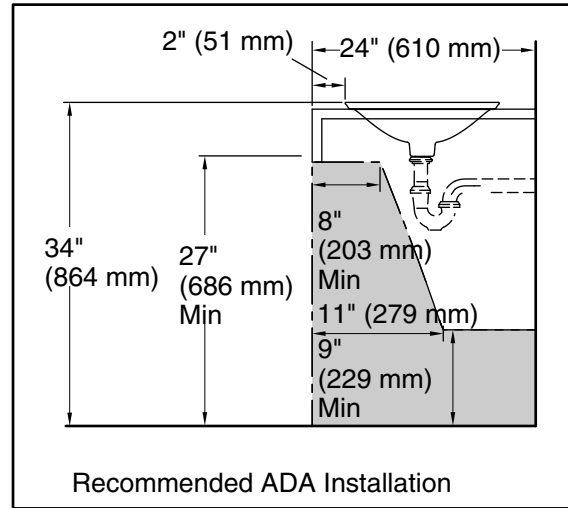

Sartorial™ Paisley Carillon®

Vessel bathroom sink

K-75748-FP2

Technical Information

All product dimensions are nominal.

Bowl configuration: Single

Installation: Drop-in, Vessel

Bowl area (Only): Bowl depth: 4" (102 mm)
Water depth: 4" (102 mm)