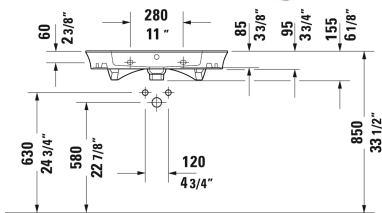

White Tulip Furniture washbasin # 2363750000 / 2363750060

| < 29 1/2" Inch > |

Furniture washbasin	Dimension	Weight	Order number
with overflow, with faucet deck, ceramic covered push-open waste included, underside fully glazed, 29 1/2" Inch			
Colors			
00 White			
Variant			
●	29 1/2" x 19 1/4" Inch	47.4 lb	2363750000
⊗	29 1/2" x 19 1/4" Inch	47.4 lb	2363750060
Infobox			
For vanity units the space-saving siphon is recommended			
Sanitary ceramics with the special WonderGliss surface finish will remain clean and attractive-looking for a long time to come. When ordering WonderGliss please add a "1" as eleventh digit to the model number.			
Space-saving siphon	1 1/4" Inch	0.9 lb	005076
Design Siphon		3.3 lb	005036
Suitable products			
Vanity unit wall-mounted 2 drawers, upper drawer including cut-out for siphon and siphon cover, for White Tulip # 236375, 27" x 18 1/8" Inch	27" x 18 1/8" Inch		WT4341
Vanity unit wall-mounted 2 drawers, upper drawer including cut-out for siphon and siphon cover, for White Tulip # 236375, 27" x 18 1/8" Inch	27" x 18 1/8" Inch		WT4351