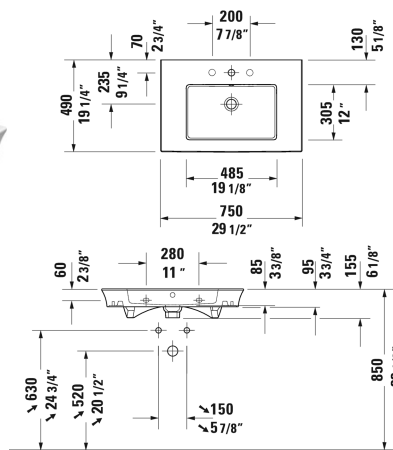

White Tulip Furniture washbasin # 2363750000 / 2363750060

| < 29 1/2" Inch > |

| Furniture washbasin | Dimension | Weight | Order number |
|--|------------------------|---------|--------------|
| with overflow, with faucet deck, ceramic covered push-open waste included, underside fully glazed, 29 1/2" Inch | | | |
| Colors | | | |
| 00 White | | | |
| Variant | | | |
| ● | 29 1/2" x 19 1/4" Inch | 47.4 lb | 2363750000 |
| ⊗ | 29 1/2" x 19 1/4" Inch | 47.4 lb | 2363750060 |
| Infobox | | | |
| For vanity units the space-saving siphon is recommended | | | |
| Sanitary ceramics with the special WonderGliss surface finish will remain clean and attractive-looking for a long time to come. When ordering WonderGliss please add a "1" as eleventh digit to the model number. | | | |
| Space-saving siphon | 1 1/4" Inch | 0.9 lb | 005076 |
| Design Siphon | | 3.3 lb | 005036 |
| Suitable products | | | |
| Vanity unit wall-mounted 2 drawers, upper drawer including cut-out for siphon and siphon cover, for White Tulip # 236375, 27" x 18 1/8" Inch | 27" x 18 1/8" Inch | | WT4341 |
| Vanity unit wall-mounted 2 drawers, upper drawer including cut-out for siphon and siphon cover, for White Tulip # 236375, 27" x 18 1/8" Inch | 27" x 18 1/8" Inch | | WT4351 |

All drawings contain the necessary measurements which are subject to standard tolerances. They are stated in inch & mm and are non-binding. Exact measurements, in particular for customized installation scenarios, can only be taken from the finished ceramic piece.