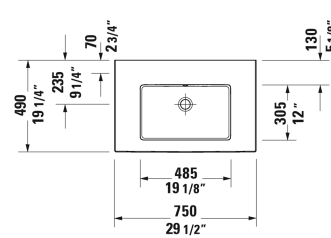

White Tulip Furniture washbasin # 2363750000 / 2363750060

| < 29 1/2" Inch > |

| Furniture washbasin | Dimension | Weight | Order number |
|--|------------------------|---------|--------------|
| with overflow, with faucet deck, ceramic covered push-open waste included, underside fully glazed, 29 1/2" Inch | | | |
| Colors | | | |
| 00 White | | | |
| Variant | | | |
| ● | 29 1/2" x 19 1/4" Inch | 47.4 lb | 2363750000 |
| ⊗ | 29 1/2" x 19 1/4" Inch | 47.4 lb | 2363750060 |
| Infobox | | | |
| For vanity units the space-saving siphon is recommended | | | |
| Sanitary ceramics with the special WonderGliss surface finish will remain clean and attractive-looking for a long time to come. When ordering WonderGliss please add a "1" as eleventh digit to the model number. | | | |
| Space-saving siphon | 1 1/4" Inch | 0.9 lb | 005076 |
| Design Siphon | | 3.3 lb | 005036 |
| Suitable products | | | |
| Vanity unit wall-mounted 2 drawers, upper drawer including cut-out for siphon and siphon cover, for White Tulip # 236375, 27" x 18 1/8" Inch | 27" x 18 1/8" Inch | | WT4341 |
| Vanity unit wall-mounted 2 drawers, upper drawer including cut-out for siphon and siphon cover, for White Tulip # 236375, 27" x 18 1/8" Inch | 27" x 18 1/8" Inch | | WT4351 |

White Tulip Furniture washbasin # 2363750000 / 2363750060

|< 29 1/2" Inch >|

| | | |
|--|--------------------|------------|
| Metal console floorstanding 1 wooden shelf, 1 towel rail, metal console with integrated height adjustment, for White Tulip # 236375, 27" x 17 3/4" Inch | 27" x 17 3/4" Inch | WT4543 L/R |
| Metal console floorstanding 1 wooden shelf, 2 towel rails, metal console with integrated height adjustment, for White Tulip # 236375, 27" x 17 3/4" Inch | 27" x 17 3/4" Inch | WT4546 B |