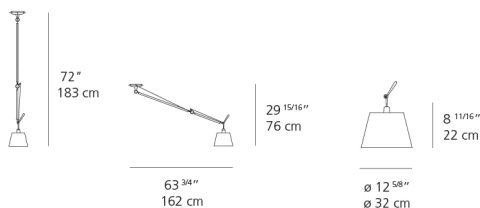

Tolomeo off-center shade suspension w/12" diffuser parchment SPECIFICATIONS

TOL1027

Design By

Michele De Lucchi
Giancarlo Fassina

Collection

Design

Specifications

Lamp type	LED-T
Lamp	max 100W E26/A19
Lamp Included	No
Control type	Dimmable 2-Wire
Input Voltage	120V
Power consumption	N/A
Ballast	N/A

Features & Accessories

- Allows to direct light where needed even when j-box is not centered
- Fully adjustable, articulated arms
- Rotatable ceiling supporting canopy

Dimensions

Packaging

2 Boxes

1 x 13-1/2" x 19" x 48-1/8" / 10.58 lbs - 34 cm x 48 cm x 122 cm / 4.8 kg

1 x 13-7/8" x 13-7/8" x 11-7/8" / 1.1 lbs - 35 cm x 35 cm x 30 cm / .5 kg

Light distribution

Direct

Red = Max Cd. Through Vertical plane
Blue = Max Cd. Through Horizontal plane

Luminaire weight

5.07 lbs / 2.3 kg