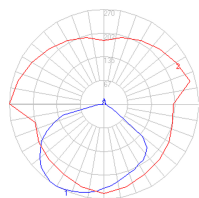

Features & Accessories

- Allows to direct light where needed even when j-box is not centered
- Fully adjustable, articulated arms
- Rotatable ceiling supporting canopy

Dimensions

Packaging

2 Boxes

1 x 13-1/2" x 19" x 48-1/8" / 10.58 lbs - 34 cm x 48 cm x 122 cm / 4.8 kg

1 x 13-7/8" x 13-7/8" x 11-7/8" / 1.1 lbs - 35 cm x 35 cm x 30 cm / .5 kg

Light distribution

Direct

Red = Max Cd. Through Vertical plane
Blue = Max Cd. Through Horizontal plane

Luminaire weight

5.07 lbs / 2.3 kg