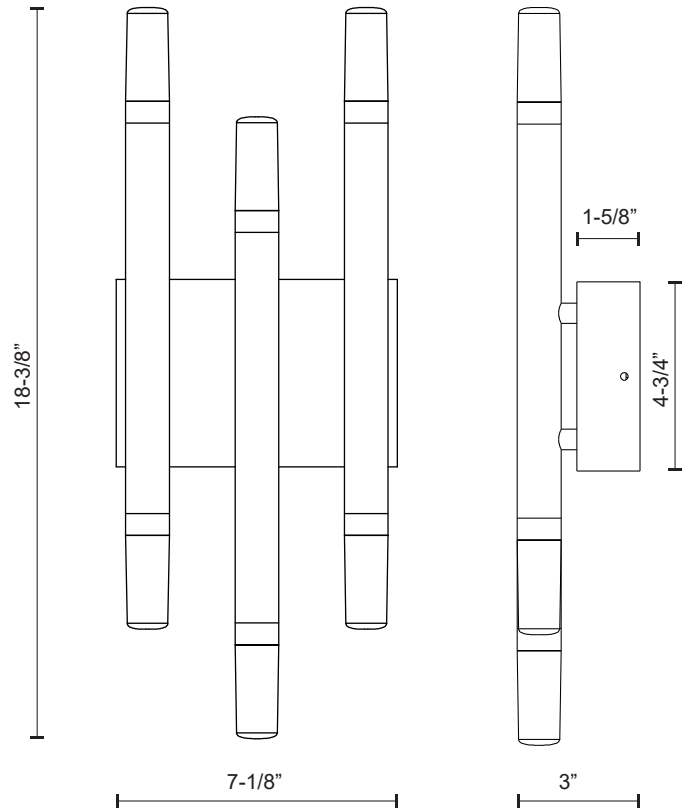

DRAVEN WS19707

WALL

PROJECT

WS19707-BK
Black

SPECIFICATION DETAILS

* For custom options, consult factory for details.

| | |
|-----------------------------|---|
| Fixture Dimensions | W7-1/8" x H18-3/8" x E3" |
| Light Source | LED with DC Driver |
| Wattage | 23W |
| Total Lumens | 1530lm |
| Delivered Lumens | BK-901lm* |
| Voltage | 120V |
| Color Temperature | 3000K |
| CRI (Ra) | 90CRI |
| Optional Color Temps | 2700K - 5000K Available, Minimum Order Quantities Apply |
| LED Rated Life | 50,000 hours |
| Dimming | 100% - 10%, ELV Dimmer (Not Included) |
| Diffuser Details | White Acrylic Diffuser |
| ADA Compliant | Yes |
| Compliance | ADA |
| Location | Dry |
| Warranty | 5 Years |
| Mounting Style | All Orientation; Wall; |
| CEC Title 24 JA8 | Yes, JA8-19 |
| Canopy Dimensions | W7-1/8"x H4-3/4"x E1-5/8" |

DESCRIPTION

Cylindrical aluminum arms extend from square wall mount. Finely textured powder-coat finish. Tapered round translucent diffusers. Plated-brushed gold accent rings. Up and down light. Custom options available.