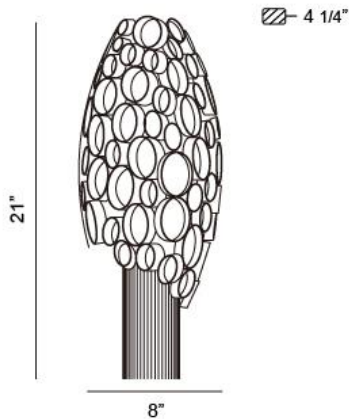

CAMEO, WALL MOUNT

Product Details

Item No.	:	20410-018
Finish	:	Nickel
Shade	:	Clear
Width	:	8"
Height	:	21"
Max Extension	:	4.25"
Est. Weight	:	5.59 lbs
IP Rating	:	DRY
Approval	:	

BULB DETAILS

No. of Bulbs	:	2
Bulb Type	:	G9
Bulb Voltage	:	120V
Bulb Wattage	:	60W
Bulb Socket	:	G9
Input Voltage	:	120V
Dimmable	:	Yes
Bulb Included	:	Yes

Options Available

ITEM NO.	FINISH	SHADE
20410-018	Nickel	Clear

The machined honeycomb is the perfect shelter for the chain metal. Incredible Nickel plated honeycomb rings with a metallic curtain of draped chain detail and craftsmanship allow this collection to be the highlight of any design.