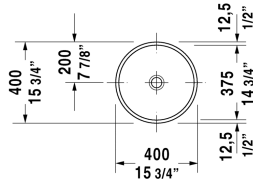

Architec Vanity basin ☒ # 0319370000

| < Ø 14 3/4" Inch > |

Vanity basin	Dimension	Weight	Order number
undermount basin, without overflow, without faucet deck, underside fully glazed, hardware included, Ø 14 3/4" Inch			
Colors			
00 White			
Variant			
☒	Ø 14 3/4" Inch	12 lb	0319370000
Infobox			
Measurements of undercounter models represent interior measurements			
Sanitary ceramics with the special WonderGliss surface finish will remain clean and attractive-looking for a long time to come. When ordering WonderGliss please add a "1" as eleventh digit to the model number.			
Hardware for stone countertops, (with the exception of # 046651)		0.4 lb	005028
Slotted waste for washbasins without overflow	2" Inch	0.9 lb	005038

All drawings contain the necessary measurements which are subject to standard tolerances. They are stated in inch & mm and are non-binding. Exact measurements, in particular for customized installation scenarios, can only be taken from the finished ceramic piece.