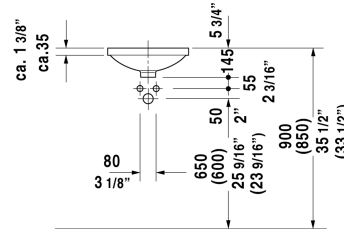

Architec Vanity basin ☒ # 0319370000

| < Ø 14 3/4" Inch > |

Vanity basin	Dimension	Weight	Order number
undermount basin, without overflow, without faucet deck, underside fully glazed, hardware included, Ø 14 3/4" Inch			
Colors			
00 White			
Variant			
☒	Ø 14 3/4" Inch	12 lb	0319370000
Infobox			
Measurements of undercounter models represent interior measurements			
Sanitary ceramics with the special WonderGliss surface finish will remain clean and attractive-looking for a long time to come. When ordering WonderGliss please add a "1" as eleventh digit to the model number.			
Hardware for stone countertops, (with the exception of # 046651)		0.4 lb	005028
Slotted waste for washbasins without overflow	2" Inch	0.9 lb	005038

All drawings contain the necessary measurements which are subject to standard tolerances. They are stated in inch & mm and are non-binding. Exact measurements, in particular for customized installation scenarios, can only be taken from the finished ceramic piece.