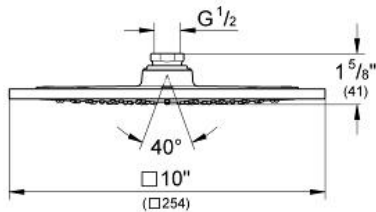

## Shower Head 1 Spray

MODEL # 27285000

GROHE CANADA, INC. | 5900 Avebury Road, Mississauga, Ontario, Canada L5R 3M3  
 Phone: 905-271-2929 | Fax: 905-271-9494 | info@grohe.ca

Pure Freude  
an Wasser

**Product Description:**  
**RAINSHOWER F-SERIES 10"**  
**Shower Head 1 Spray**

**Standard Specification:**

- Rain spray pattern (1 spray-rain)
- Metal
- 1/2" Connection thread
- 2.5 gpm (9.5 l/min) flow limiter
- **GROHE DreamSpray** perfect spray pattern
- **GROHE StarLight** chrome finish
- **SpeedClean** anti-lime system
- Suitable for instantaneous heater
- Min. recommended pressure: 15 psi (1.0 bar)