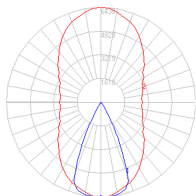

### Dimensions

### Light distribution

Direct

Red = Max Cd. Through Vertical plane

Blue = Max Cd. Through Horizontal plane