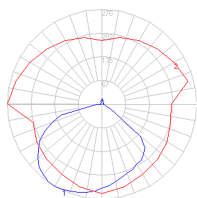

### Dimensions

### Light distribution

Direct

Red = Max Cd. Through Vertical plane

Blue = Max Cd. Through Horizontal plane