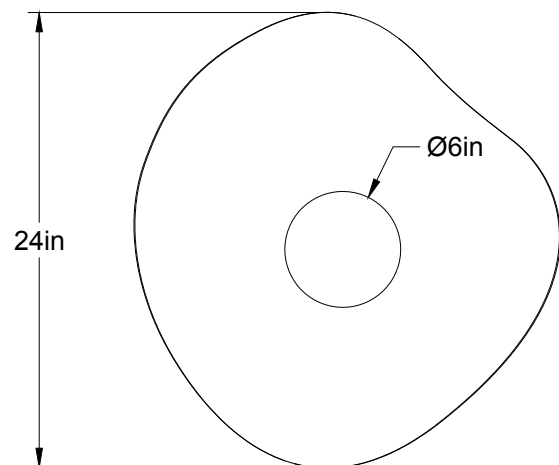

S-Sopal 2406-LA00

Type : Suspension/Pendant

Matériaux/Materials : Aluminium powder coat • Verre/
Glass

Specifications : E26 base LED, 120 volts, dimmable

Ampoule/Bulb : Tala Sphere I 3.8 Watt • 220 Lumens •
2000K to 2800K Dim to warm

Avant/Front

Dessus/Top