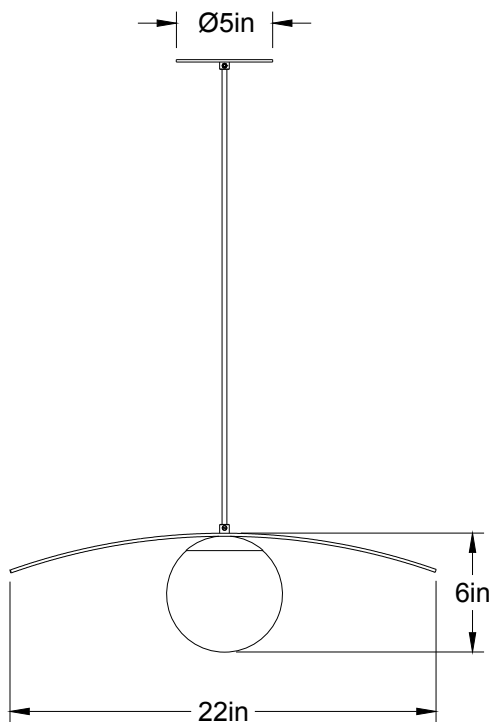

S-Sopal 2406-LA00

Type : Suspension/Pendant

Matériaux/Materials : Aluminium powder coat • Verre/
Glass

Specifications : E26 base LED, 120 volts, dimmable

Ampoule/Bulb : Tala Sphere I 3.8 Watt • 220 Lumens •
2000K to 2800K Dim to warm

Poids/Weight: 3.2 lb.

Garantie/Warranty : 2 ans/years

Certification :

Usage intérieur seulement/Indoor use only

Lien 3D/link : [Cliquez ici/Click here](#)

Colors/Couleurs :

Pour tous les fichiers 3D, incluant CAD, Revit et IES,
visitez le www.luminaireauthentik.com / For 3D drawings of all products,
including CAD, Revit and IES files, please visit www.luminaireauthentik.com

Avant/Front