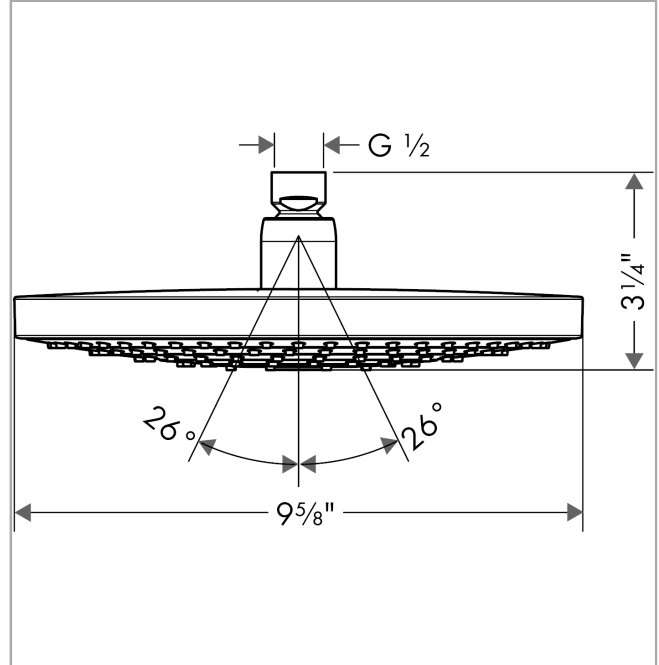

Raindance Select S
Showerhead 240 2-Jet, 1.8 GPM
 Finishes : **chrome** Part no. : **04720000**

Description

Features

- consists of: Showerhead
- 134 no-clog spray channels
- Spray modes: RainAir, Rain
- Flow: 1.8 GPM (6.8 L/Min)
- Select button for comfortable alternation of spray modes
- Fully-finished matching spray face
- Spray face removable for cleaning

Item details

List Price \$ 544.00

Technology

Compliance

Product image

Scale drawing

Raindance Select S
Showerhead 240 2-Jet, 1.8 GPM
Finishes : **chrome** Part no. : **04720000**

Exploded drawing

Year of production: >01/18

Raindance Select S
Showerhead 240 2-Jet, 1.8 GPM
 Finishes : **chrome** Part no. : **04720000**

Spare parts list

Year of production: >01/18

Pos.	Description	Part no.	Price	PU
1	seal	98058000	-	1
2	filter	97735000	-	1
3	cover	98344000	-	1
4	O-ring 3x1	98384000	-	1
5	selector assy	93092000	-	1