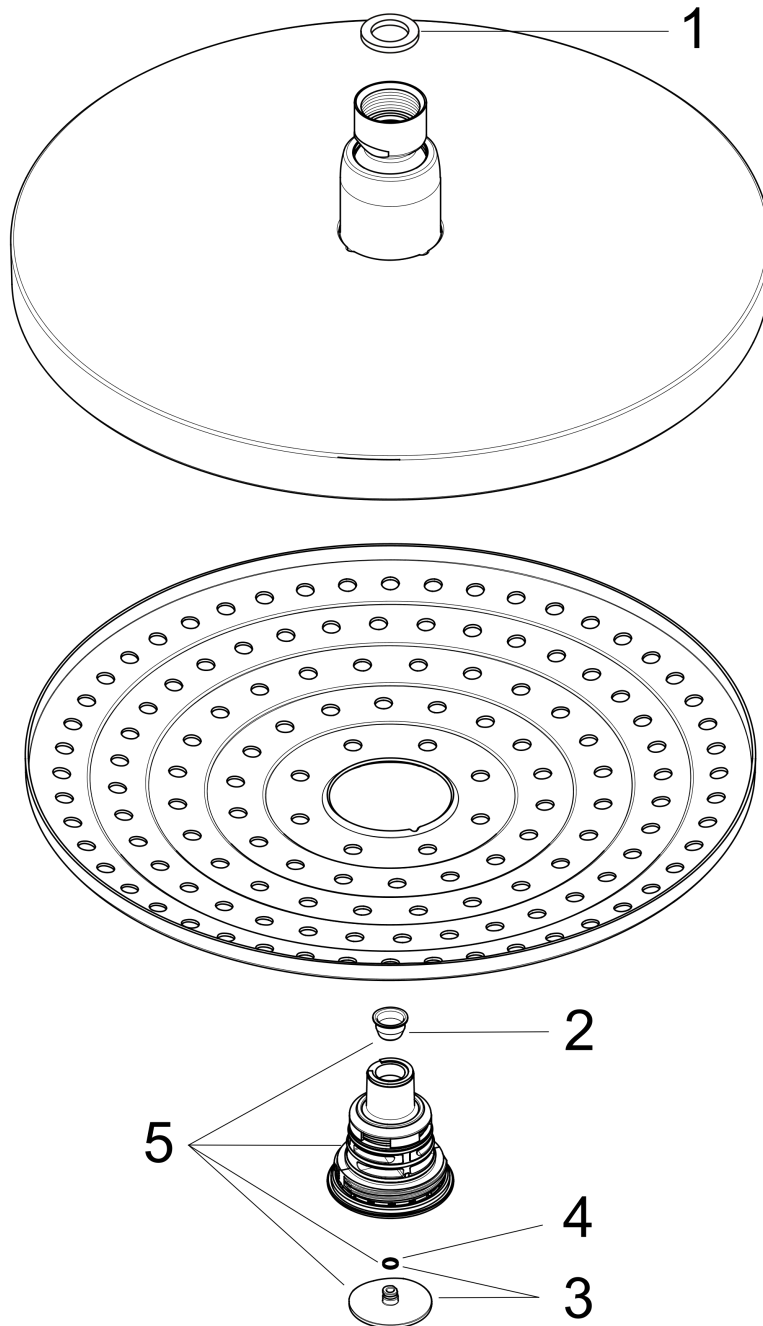

Raindance Select S
Showerhead 240 2-Jet, 1.8 GPM
 Finishes : **chrome** Part no. : **04720000**

Description

Features

- consists of: Showerhead
- 134 no-clog spray channels
- Spray modes: RainAir, Rain
- Flow: 1.8 GPM (6.8 L/Min)
- Select button for comfortable alternation of spray modes
- Fully-finished matching spray face
- Spray face removable for cleaning

Item details

List Price \$ 544.00

Technology

Compliance

Product image

Scale drawing

Raindance Select S
Showerhead 240 2-Jet, 1.8 GPM
Finishes : **chrome** Part no. : **04720000**

Exploded drawing

Year of production: >01/18

Raindance Select S
Showerhead 240 2-Jet, 1.8 GPM
 Finishes : **chrome** Part no. : **04720000**

Spare parts list

Year of production: >01/18

Pos.	Description	Part no.	Price	PU
1	seal	98058000	-	1
2	filter	97735000	-	1
3	cover	98344000	-	1
4	O-ring 3x1	98384000	-	1
5	selector assy	93092000	-	1