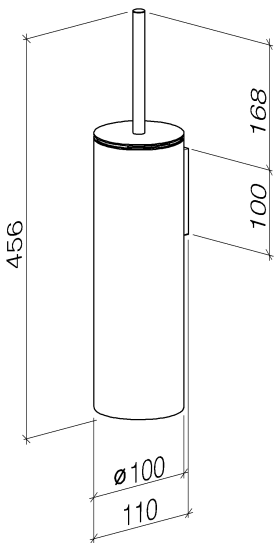

WC - Deque

Toilet brush set wall-mounted - polished chrome

Article number: 83 910 979-00

- Black brush
- Width 3-7/8"
- Height 18"
- 4-3/8" Projection

polished chrome

Dimensional drawing

All dimensions in mm / inch = mm x 0,0394

WC - Deque

Toilet brush set wall-mounted - polished chrome

Article number: 83 910 979-00

WC - Deque

Toilet brush set wall-mounted - polished chrome

Article number: 83 910 979-00

Other surface finishes

platinum matte
83 910 979-06

Recommended article

08 18 50 601 90
Brush black -

90 20 97 505 01-00
Brush handle - polished
chrome

WC - Deque

Toilet brush set wall-mounted - polished chrome

Article number: 83 910 979-00

Spare parts list

Number	Item Number	Designation	Number of units
1	90 20 97 505 01-00	Brush handle - polished chrome	1
2	08 18 50 601 90	Brush black -	1
3	08 18 40 524 90	Container -	1
4	90 30 30 014 00 90	Mounting bracket -	1
5	08 23 01 503-00	Housing - polished chrome	1
6	05 30 31 025 00 90	Mounting bracket -	2
7	08 17 97 502-00	Holder - polished chrome	1