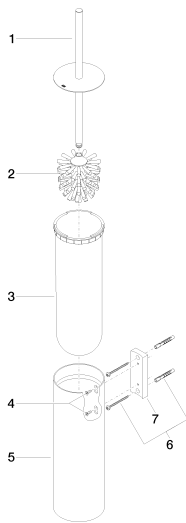

WC - Deque

Toilet brush set wall-mounted - polished chrome

Article number: 83 910 979-00

- Black brush
- Width 3-7/8"
- Height 18"
- 4-3/8" Projection

polished chrome

Dimensional drawing

All dimensions in mm / inch = mm x 0,0394

WC - Deque

Toilet brush set wall-mounted - polished chrome

Article number: 83 910 979-00

WC - Deque

Toilet brush set wall-mounted - polished chrome

Article number: 83 910 979-00

Other surface finishes

platinum matte
83 910 979-06

Recommended article

08 18 50 601 90
Brush black -

90 20 97 505 01-00
Brush handle - polished
chrome

WC - Deque

Toilet brush set wall-mounted - polished chrome

Article number: 83 910 979-00

Spare parts list

Number	Item Number	Designation	Number of units
1	90 20 97 505 01-00	Brush handle - polished chrome	1
2	08 18 50 601 90	Brush black -	1
3	08 18 40 524 90	Container -	1
4	90 30 30 014 00 90	Mounting bracket -	1
5	08 23 01 503-00	Housing - polished chrome	1
6	05 30 31 025 00 90	Mounting bracket -	2
7	08 17 97 502-00	Holder - polished chrome	1