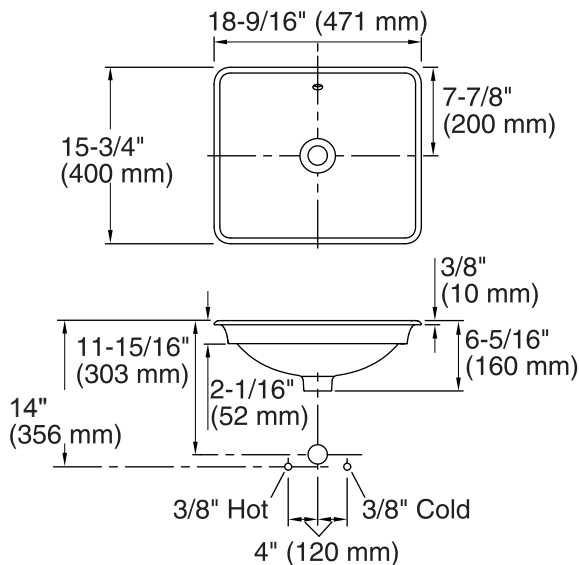

THE BOLD LOOK
OF **KOHLER**®

Iron Plains® Rectangle Wading Pool®

bathroom sink with White painted underside

K-5400-W

Technical Information

All product dimensions are nominal.

- Bowl configuration: Single
- Installation: Vessel
- Bowl area (Only): Length: 17-1/2" (445 mm)
 Width: 14-3/4" (375 mm)
 Bowl depth: 4-9/16" (116 mm)
 With overflow: Yes
 Water depth: 2-15/16" (74 mm)
- Template: 1222632-7, required, included