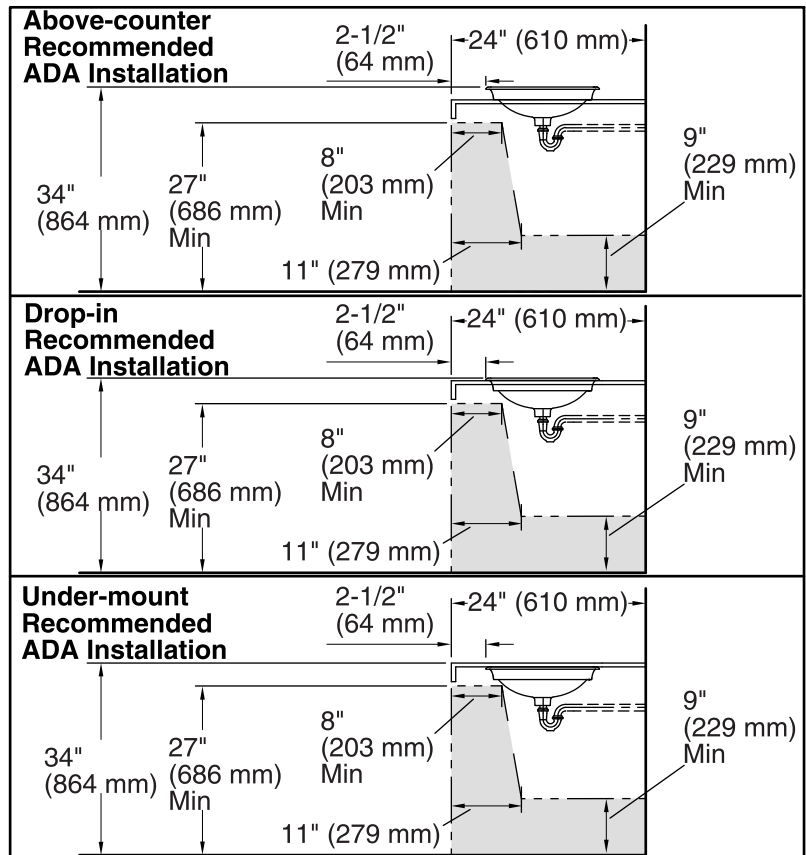

Iron Plains® Rectangle Wading Pool®

bathroom sink with White painted underside

K-5400-W

Features

- Rectangular basin.
- No faucet holes; requires wall- or counter-mount faucet.
- Overflow drain.
- White painted underside.

THE BOLD LOOK
OF **KOHLER**®

Iron Plains® Rectangle Wading Pool®

bathroom sink with White painted underside

K-5400-W

Technical Information

All product dimensions are nominal.

- Bowl configuration: Single
- Installation: Vessel
- Bowl area (Only): Length: 17-1/2" (445 mm)
 Width: 14-3/4" (375 mm)
 Bowl depth: 4-9/16" (116 mm)
 With overflow: Yes
 Water depth: 2-15/16" (74 mm)
- Template: 1222632-7, required, included