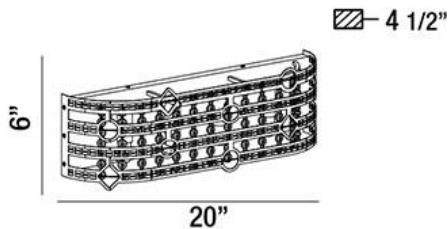

MICA, 20" VANITY LIGHT

Product Details

Item No.	:	26316-017
Finish	:	Chrome
Shade	:	Clear
Width	:	20"
Height	:	6"
Max Extension	:	4.5"
Est. Weight	:	6.16 lbs
IP Rating	:	DAMP
Approval	:	

BULB DETAILS

No. of Bulbs	:	4
Bulb Type	:	G9
Bulb Voltage	:	120V
Bulb Wattage	:	60W
Bulb Socket	:	G9
Input Voltage	:	120V
Dimmable	:	Yes
Bulb Included	:	Yes

Options Available

ITEM NO.	FINISH	SHADE
26316-017	Chrome	Clear

Laser cut chrome frame accented by crystal inlays and drops Laser cut chroma metal frame with clear cut crystal insets and drops

PROJECT INFORMATION

Job Name: Date: Type:

Comments: