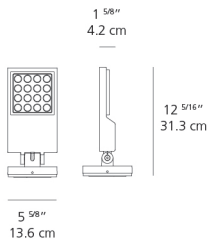

Dimensions

Packaging

1 Box

1 x 20-3/8" x 7-9/16" x 13-1/4" / 6.59 lbs - 51.5 cm x 19 cm x 33.4 cm / 2.99 kg

Light distribution

Direct

Red = Max Cd. Through Vertical plane

Blue = Max Cd. Through Horizontal plane