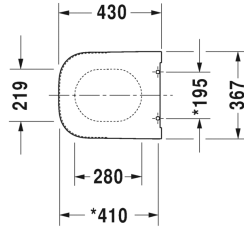

Happy D.2 Toilet seat and cover # 006459..00 / 006459..00

Toilet seat and cover	Dimension	Weight	Order number
removable, hinges stainless steel, with slow close			
Colors			
00 White 13 Anthracite Matt			
Variant			
inside color White, outside color White		6 lb	006459..00
inside color Anthracite Matt, outside color Anthracite Matt		6 lb	006459..00

All drawings contain the necessary measurements which are subject to standard tolerances. They are stated in inch & mm and are non-binding. Exact measurements, in particular for customized installation scenarios, can only be taken from the finished ceramic piece.