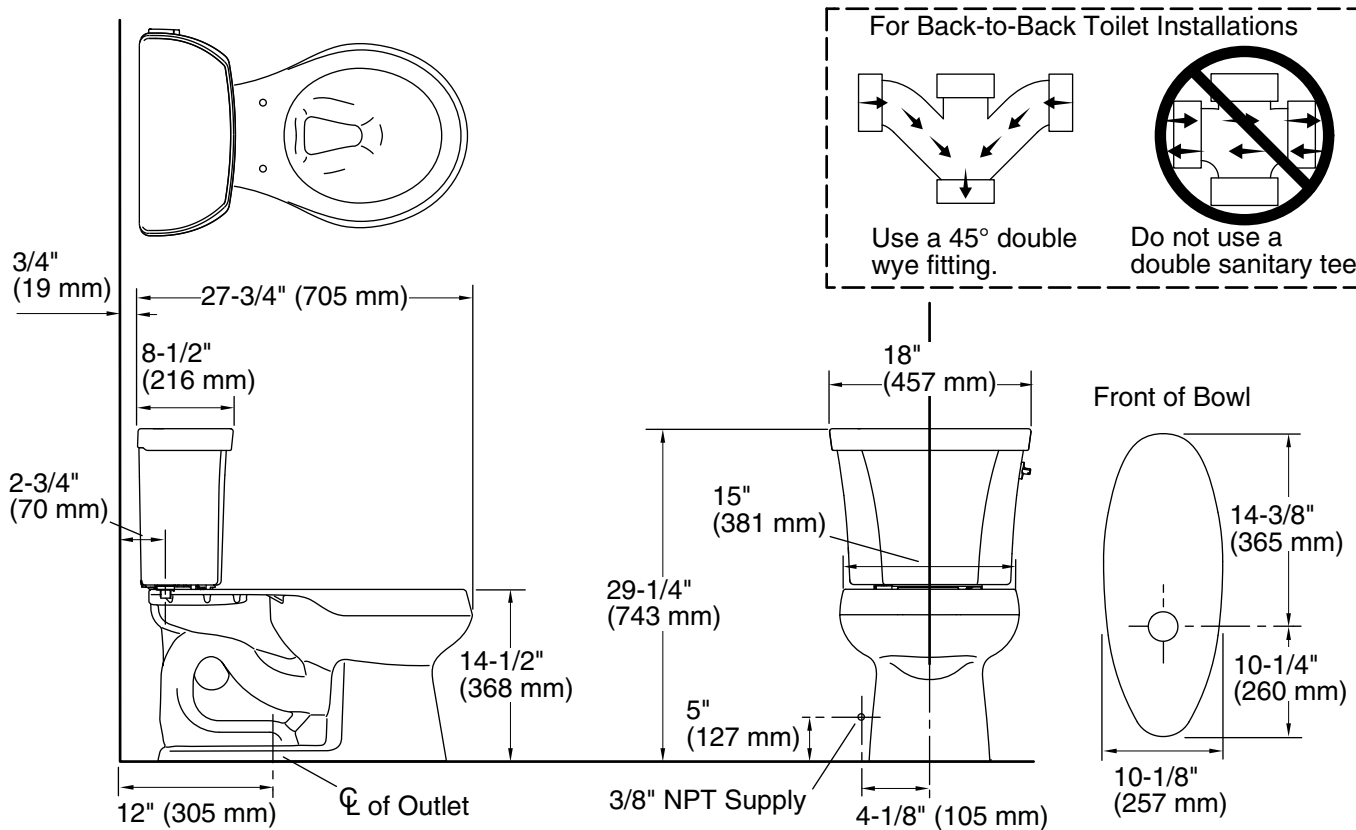

Technical Information

All product dimensions are nominal.

Toilet type:	Floor-mount
Waste Outlet:	Floor
Bowl shape:	Round-front
Flush type:	Class Five®
Trap passageway:	2-1/8" (54 mm)
Water Consumption	
Full:	1.6 gpf (6 lpf)
Reduced:	1.1 gpf (4.3 lpf)
Water surface size:	10-1/2" x 7-3/4" (267 mm x 197 mm)
Rim to water surface:	5-1/4" (133 mm)
Rough-in:	12" (305 mm)
Seat-mounting holes:	5-1/2" (140 mm)

Notes

Install this product according to the installation instructions.

For back-to-back toilet installations: Use only a 45° double wye fitting.