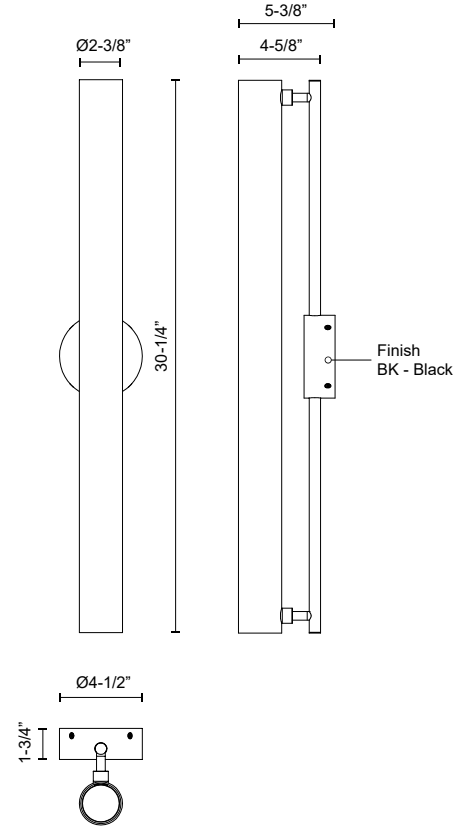

GRAMERCY WS70130

WALL

PROJECT

DESCRIPTION

Glass cylinder with frosted white interior coating and aluminum die-cast body

SPECIFICATION DETAILS

* For custom options, consult factory for details.

Fixture Dimensions	W2-3/8" x H30-1/4" x E5-3/8"
Light Source	LED with DC Driver
Wattage	25W
Total Lumens	2125lm
Delivered Lumens	BK-1800lm
Voltage	120V
Color Temperature	3000K
CRI (Ra)	90CRI
Optional Color Temps	2700K - 5000K Available, Minimum Order Quantities Apply
LED Rated Life	50,000 hours
Dimming	100% - 10%, TRIAC or ELV Dimmer (Not Included)
Glass Details	Frosted Glass
Location	Dry
Warranty	5 Years
Mounting Style	All Orientation; Wall;
CEC Title 24 JA8	Yes, JA8-19
Energy Star Certified	Energy Star Compliant
Canopy Dimensions	D4-1/2" x H1-3/4"
Finish Option(s)	Black