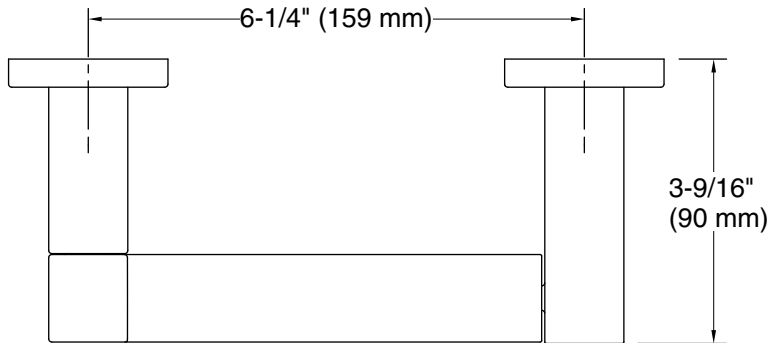

Technical Information

All product dimensions are nominal.

Material: Zinc, Stainless Steel

Notes

Install this product according to the installation instructions.

CAUTION: Risk of personal injury. Do not install these products in any area where they are likely to be used inadvertently as a grab bar or support bar. These products are not designed or intended for use as a grab bar or support bar.