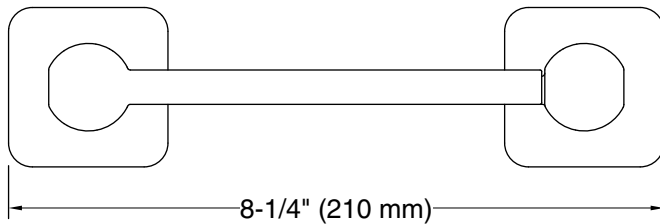

Technical Information

All product dimensions are nominal.

Material: Zinc, Stainless Steel

Notes

Install this product according to the installation instructions.

CAUTION: Risk of personal injury. Do not install these products in any area where they are likely to be used inadvertently as a grab bar or support bar. These products are not designed or intended for use as a grab bar or support bar.