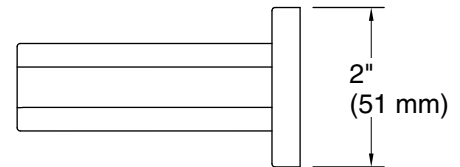

Technical Information

All product dimensions are nominal.

Material: Zinc, Stainless Steel

Notes

Install this product according to the installation instructions.

CAUTION: Risk of personal injury. Do not install these products in any area where they are likely to be used inadvertently as a grab bar or support bar. These products are not designed or intended for use as a grab bar or support bar.