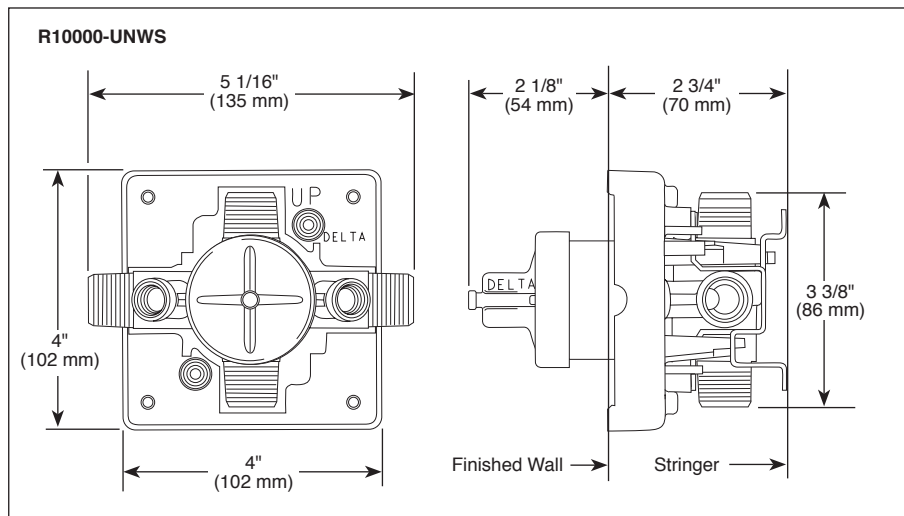

# MULTICHOICE® UNIVERSAL ROUGH VALVE BODY

- R10000-UN (Universal Inlets/Outlets)
- R10000-UNBX (Universal Single Box Model)
- R10000-UNBXHF (High Flow Shower Only)
- R10000-UNBXT (Thin Wall)
- R10000-UNWS (Universal with Stops)
- R10000-UNWSHF (High Flow with Stops)
- R10000-UNWSBXT (Thin Wall with Stops)
- R10000-PX (Pex Crimp Connections with UN Outlets)
- R10000-PXWS (Pex Crimp Connections with Stop with UN Outlets)
- R10000-IP (IPS Inlets/Outlets)
- R10000-IPWS (IPS with Stops)
- R10000-MF (Pex Cold Expansion Connections with UN Outlets)
- R10000-MFWS (Pex Cold Expansion with Stops with UN Outlets)

### STANDARD SPECIFICATIONS:

- Forged brass body.
  - Back-to-Back installation capabilities.
  - Can be tested with air (200 PSI) or water (300 PSI) without valve using supplied test cap.
  - Square plasterguard allows for right angle cuts.
  - Thin wall mounting.
  - For use with MultiChoice® Universal single or dual function trim. Cartridge ships with trim.
  - 1/2" outlets and connections.
- Note: No tub outlet in HF model.
- Note: Should use proper fitting with each type (copper tubing, iron pipe, and pex fitting).
- Note: Should use proper tooling with crimping pex fitting and cold expansion pex models.
- Note: IP indicates female 1/2" threaded connections.
- Note: UN indicates Universal type fitting and is 1/2" NPT male thread with 1/2" C.W.T. female sweat.