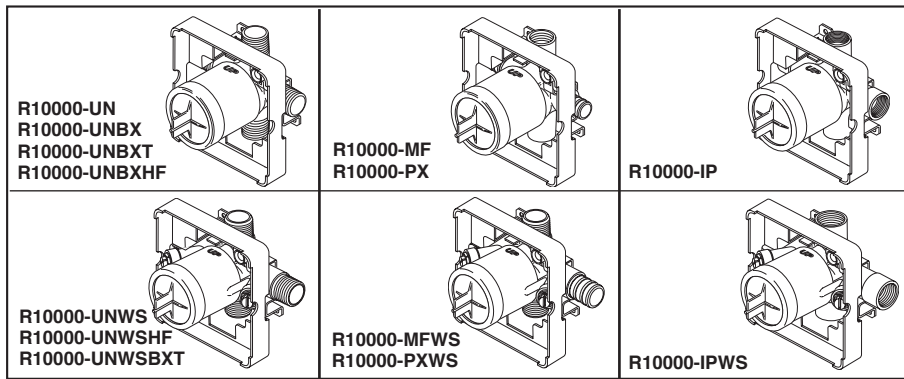

# MULTICHOICE® UNIVERSAL ROUGH VALVE BODY

- R10000-UN (Universal Inlets/Outlets)
- R10000-UNBX (Universal Single Box Model)
- R10000-UNBXHF (High Flow Shower Only)
- R10000-UNBXT (Thin Wall)
- R10000-UNWS (Universal with Stops)
- R10000-UNWSHF (High Flow with Stops)
- R10000-UNWSBXT (Thin Wall with Stops)
- R10000-PX (Pex Crimp Connections with UN Outlets)
- R10000-PXWS (Pex Crimp Connections with Stop with UN Outlets)
- R10000-IP (IPS Inlets/Outlets)
- R10000-IPWS (IPS with Stops)
- R10000-MF (Pex Cold Expansion Connections with UN Outlets)
- R10000-MFWS (Pex Cold Expansion with Stops with UN Outlets)

### STANDARD SPECIFICATIONS:

- Forged brass body.
  - Back-to-Back installation capabilities.
  - Can be tested with air (200 PSI) or water (300 PSI) without valve using supplied test cap.
  - Square plasterguard allows for right angle cuts.
  - Thin wall mounting.
  - For use with MultiChoice® Universal single or dual function trim. Cartridge ships with trim.
  - 1/2" outlets and connections.
- Note: No tub outlet in HF model.
- Note: Should use proper fitting with each type (copper tubing, iron pipe, and pex fitting).
- Note: Should use proper tooling with crimping pex fitting and cold expansion pex models.
- Note: IP indicates female 1/2" threaded connections.
- Note: UN indicates Universal type fitting and is 1/2" NPT male thread with 1/2" C.W.T. female sweat.