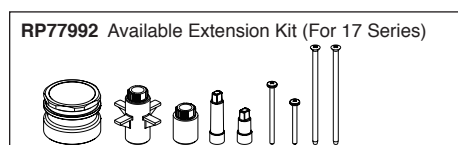

# MULTICHOICE® UNIVERSAL ROUGH VALVE BODY

- R10000-UN (Universal Inlets/Outlets)
- R10000-UNBX (Universal Single Box Model)
- R10000-UNBXHF (High Flow Shower Only)
- R10000-UNBXT (Thin Wall)
- R10000-UNWS (Universal with Stops)
- R10000-UNWSHF (High Flow with Stops)
- R10000-UNWSBXT (Thin Wall with Stops)
- R10000-PX (Pex Crimp Connections with UN Outlets)
- R10000-PXWS (Pex Crimp Connections with Stop with UN Outlets)
- R10000-IP (IPS Inlets/Outlets)
- R10000-IPWS (IPS with Stops)
- R10000-MF (Pex Cold Expansion Connections with UN Outlets)
- R10000-MFWS (Pex Cold Expansion with Stops with UN Outlets)

### STANDARD SPECIFICATIONS:

- Forged brass body.
  - Back-to-Back installation capabilities.
  - Can be tested with air (200 PSI) or water (300 PSI) without valve using supplied test cap.
  - Square plasterguard allows for right angle cuts.
  - Thin wall mounting.
  - For use with MultiChoice® Universal single or dual function trim. Cartridge ships with trim.
  - 1/2" outlets and connections.
- Note: No tub outlet in HF model.
- Note: Should use proper fitting with each type (copper tubing, iron pipe, and pex fitting).
- Note: Should use proper tooling with crimping pex fitting and cold expansion pex models.
- Note: IP indicates female 1/2" threaded connections.
- Note: UN indicates Universal type fitting and is 1/2" NPT male thread with 1/2" C.W.T. female sweat.