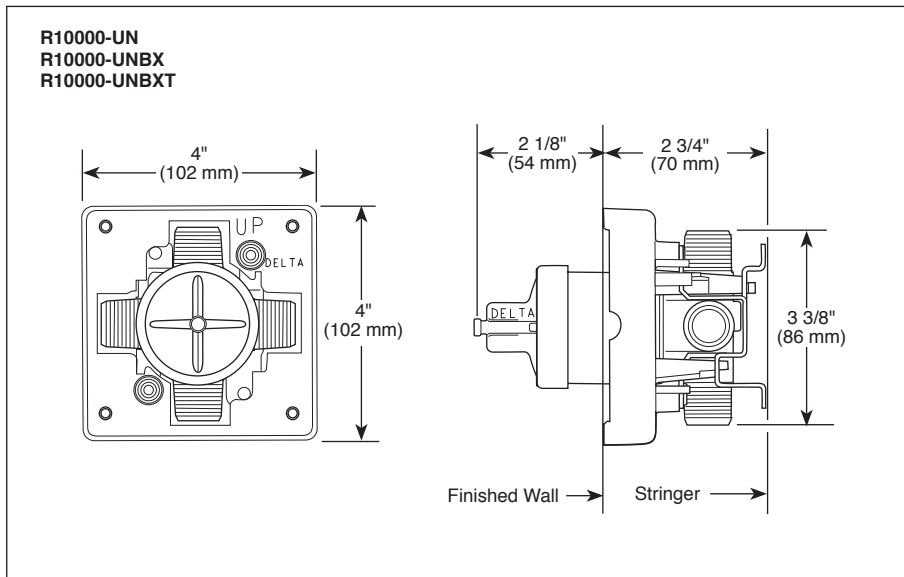

# MULTICHOICE® UNIVERSAL ROUGH VALVE BODY

- R10000-UN (Universal Inlets/Outlets)
- R10000-UNBX (Universal Single Box Model)
- R10000-UNBXHF (High Flow Shower Only)
- R10000-UNBXT (Thin Wall)
- R10000-UNWS (Universal with Stops)
- R10000-UNWSHF (High Flow with Stops)
- R10000-UNWSBXT (Thin Wall with Stops)
- R10000-PX (Pex Crimp Connections with UN Outlets)
- R10000-PXWS (Pex Crimp Connections with Stop with UN Outlets)
- R10000-IP (IPS Inlets/Outlets)
- R10000-IPWS (IPS with Stops)
- R10000-MF (Pex Cold Expansion Connections with UN Outlets)
- R10000-MFWS (Pex Cold Expansion with Stops with UN Outlets)

### STANDARD SPECIFICATIONS:

- Forged brass body.
  - Back-to-Back installation capabilities.
  - Can be tested with air (200 PSI) or water (300 PSI) without valve using supplied test cap.
  - Square plasterguard allows for right angle cuts.
  - Thin wall mounting.
  - For use with MultiChoice® Universal single or dual function trim. Cartridge ships with trim.
  - 1/2" outlets and connections.
- Note: No tub outlet in HF model.
- Note: Should use proper fitting with each type (copper tubing, iron pipe, and pex fitting).
- Note: Should use proper tooling with crimping pex fitting and cold expansion pex models.
- Note: IP indicates female 1/2" threaded connections.
- Note: UN indicates Universal type fitting and is 1/2" NPT male thread with 1/2" C.W.T. female sweat.